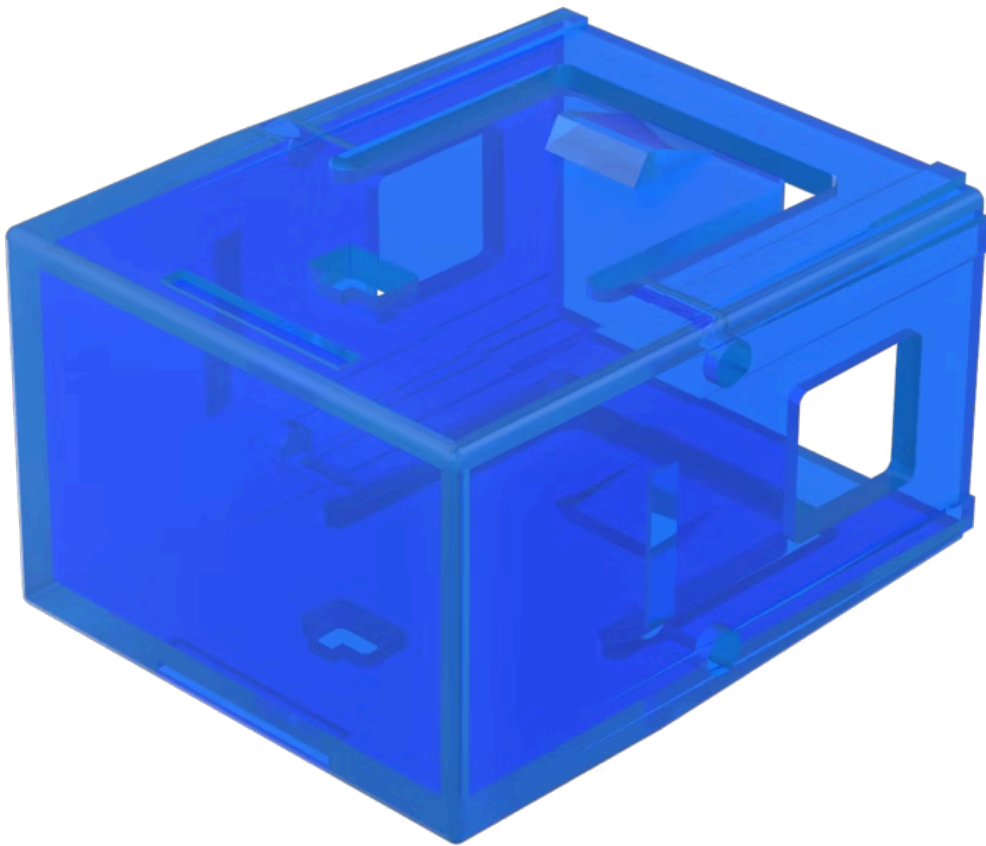

Lens

02-
901.6

<https://www.eao.com/p/02-901.6>

Your product:

02-901.6 Lens

FRONT

Front form: Rectangular

OPERATING-/INDICATION PART

Lens colour: Blue

Lens material: Plastic

Lens illumination: Illuminated

Lens shape: Flush

Lens optics: translucent

MECHANICAL CHARACTERISTIC

Weight: 0.004 kg

CERTIFICATE

REACH: REACH compliant

RoHS: RoHS compliant

OTHER

Short Description: Lens, 17.5 mm x 25.4 mm, Illuminated, Blue, Flush, Plastic

Dimension: 17.5 mm x 25.4 mm

Product attributes: Not recommended for film insert