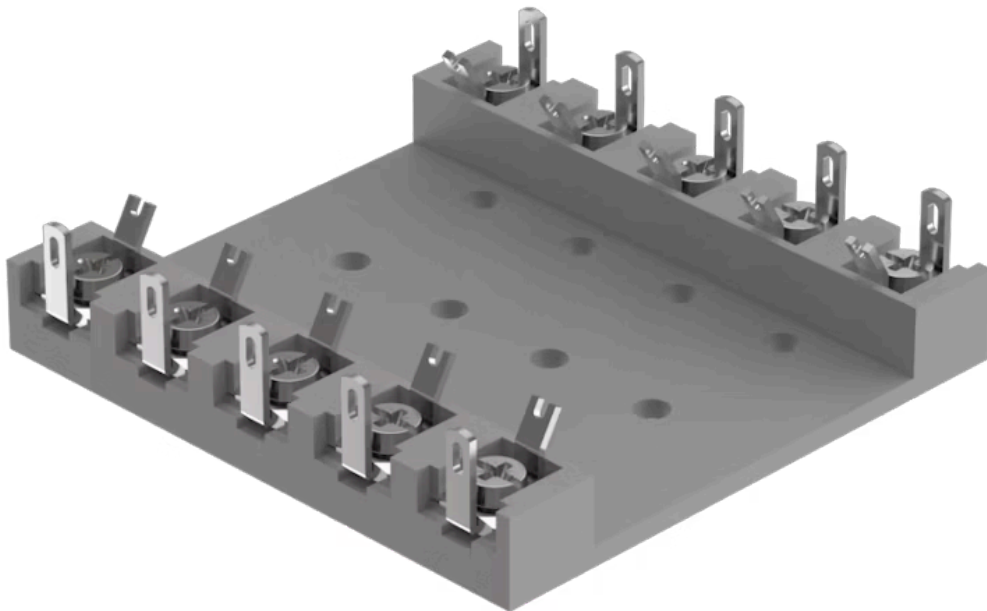

# Terminal plate empty

02-912.3

<https://www.eao.com/p/02-912.3>

Your product:

---

## 02-912.3 Terminal plate empty

### MECHANICAL CHARACTERISTIC

**Weight:** 0.09 kg

### OTHER

**Short Description:** Terminal plate empty, 187.6 mm x 60 mm x 15 mm

**Titel Accessory:** Terminal plate empty

**Dimension:** 187.6 mm x 60 mm x 15 mm

**Product attributes:** 15 spaces

**Hints:** For fitting with series resistors