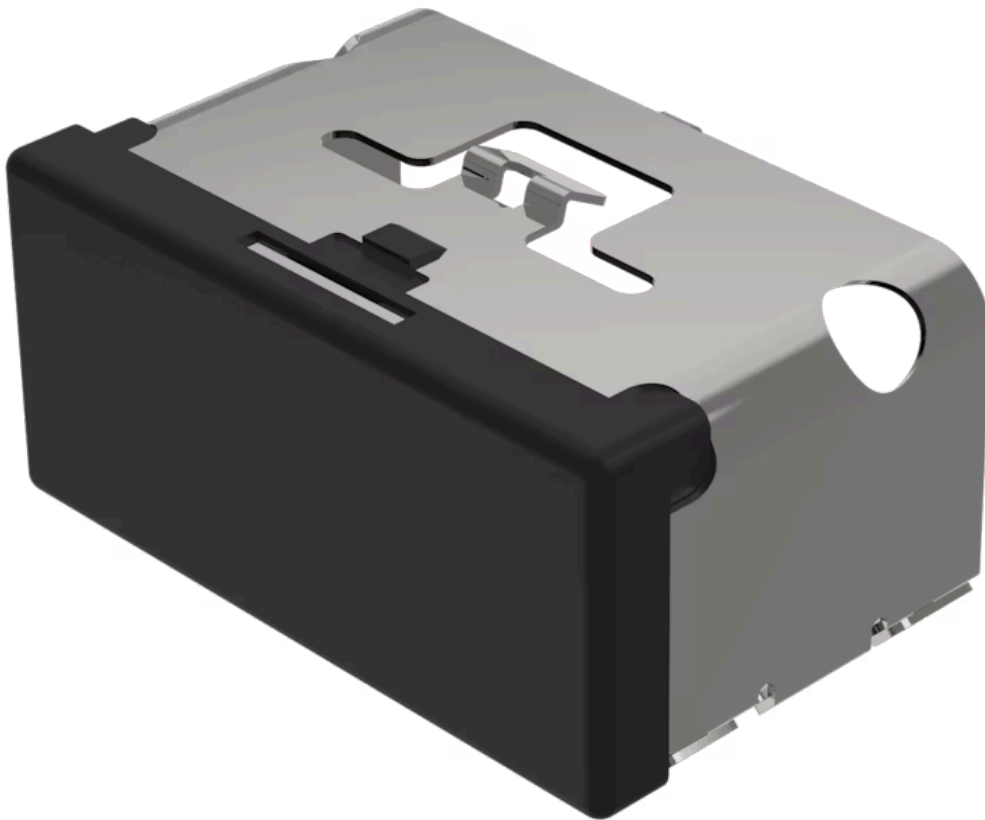

Lens

03-
901.0

<https://www.eao.com/component/03-901.0/en/lens>

Your product:

03-901.0 Lens

PRODUCT RANGE

Product Status: Not Recommended for new design

FRONT

Front form: Rectangular

OPERATING-/INDICATION PART

Lens colour: Black

Lens material: Plastic

Lens illumination: Non illuminated

Lens shape: Flush

Lens optics: opaque

MECHANICAL CHARACTERISTICS

Weight: 0.009 kg

CERTIFICATE

REACH: REACH compliant

RoHS: RoHS compliant

OTHER

Short Description:

Lens, 18 mm x 38 mm, Non illuminated, Black, Flush, Plastic

Dimension:

18 mm x 38 mm