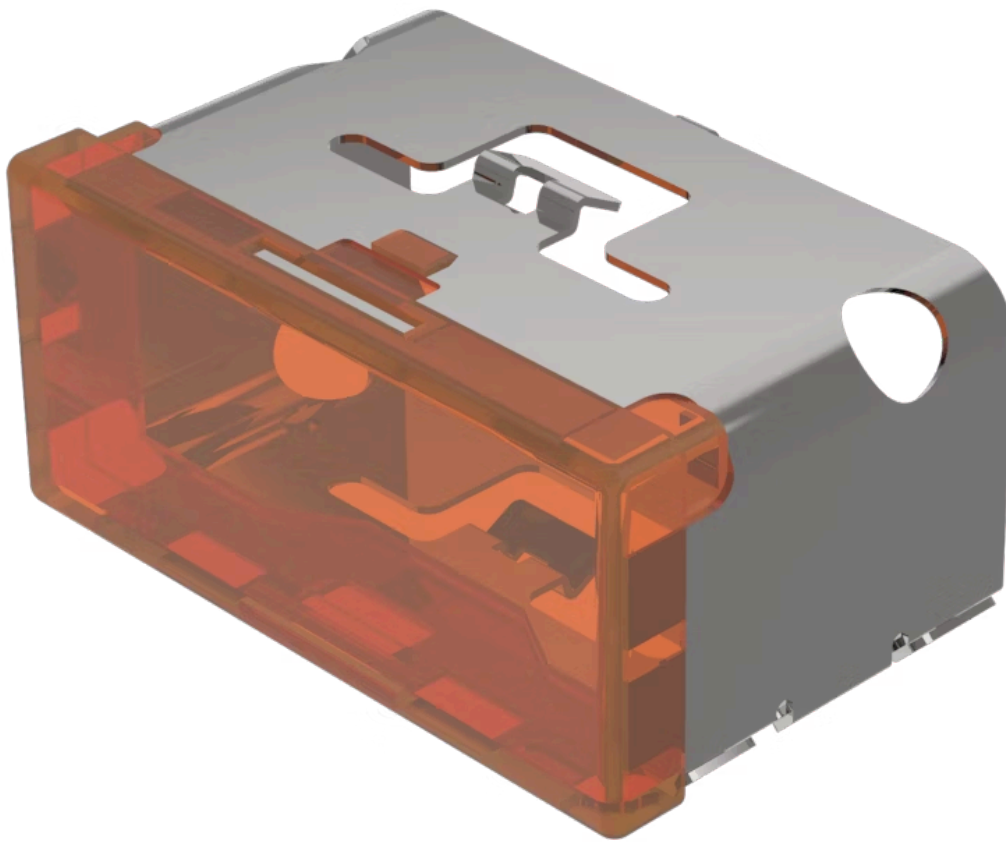

Lens

03-
901.3

<https://eao.com/p/03-901.3>

Your product:

03-901.3 Lens

FRONT

Front form: rectangular

OPERATING-/INDICATION PART

Lens colour: Orange

Lens material: Plastic

Lens illumination: illuminative

Lens shape: flush

Lens optics: translucent

MECHANICAL CHARACTERISTIC

Weight: 0.009 kg

CERTIFICATE

REACH: REACH compliant

RoHS: RoHS compliant

OTHER

Short Description: Lens, 18 mm x 38 mm, illuminative, Orange, flush, Plastic

Dimension: 18 mm x 38 mm

Product attributes: Not recommended for film insert