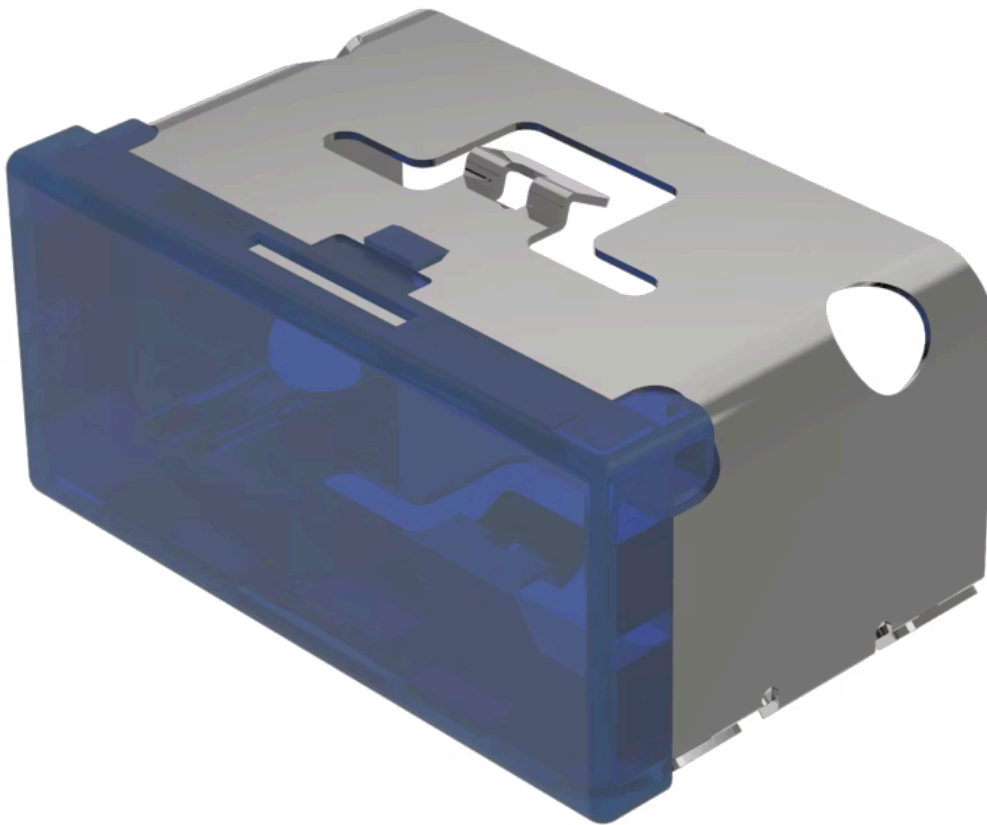

Lens

03-
901.6

<https://www.eao.com/component/03-901.6/en/lens>