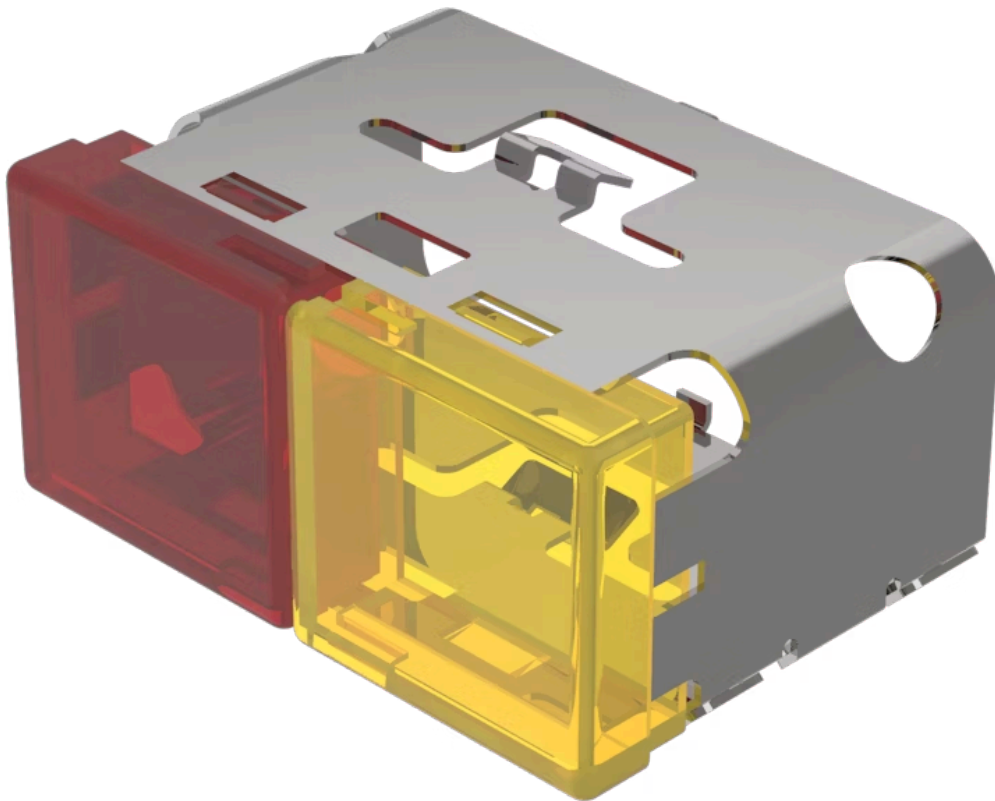

Lens

03-
902.2/4

<https://www.eao.com/p/03-902.2/4>

Your product:

03-902.2/4 Lens

FRONT

Front form: Rectangular

OPERATING-/INDICATION PART

Lens colour: Red-yellow

Lens material: Plastic

Lens illumination: Illuminated

Lens shape: Flush

Lens optics: translucent

MECHANICAL CHARACTERISTIC

Weight: 0.01 kg

CERTIFICATE

REACH: REACH compliant

RoHS: RoHS compliant

OTHER

Short Description: Lens, 18 mm x 38 mm, Illuminated, Red-yellow, Flush, Plastic

Dimension: 18 mm x 38 mm

Product attributes: With light barrier, not suitable for film insert