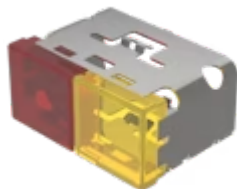

Lens

03-
902.2/4

<https://www.eao.com/p/03-902.2/4>

Your product:

03-902.2/4 Lens

FRONT

Front form: Rectangular

OPERATING-/INDICATION PART

Lens colour: Red-yellow

Lens material: Plastic

Lens illumination: Illuminated

Lens shape: Flush

Lens optics: translucent

MECHANICAL CHARACTERISTIC

Weight: 0.01 kg

CERTIFICATE

REACH: REACH compliant

RoHS: RoHS compliant

OTHER

Short Description: Lens, 18 mm x 38 mm, Illuminated, Red-yellow, Flush, Plastic

Dimension: 18 mm x 38 mm

Product attributes: With light barrier, not suitable for film insert