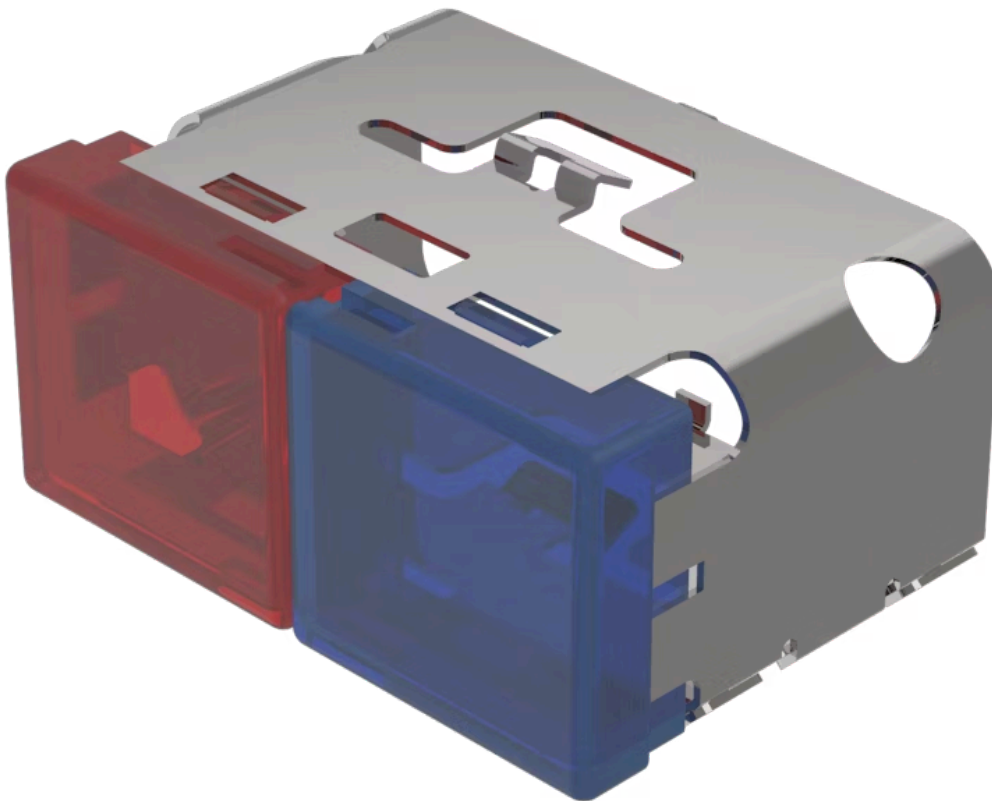

Lens

03-
902.2/6

<https://www.eao.com/p/03-902.2/6>

Your product:

03-902.2/6 Lens

FRONT

Front form: Rectangular

OPERATING-/INDICATION PART

Lens colour: Red-blue

Lens material: Plastic

Lens illumination: Illuminated

Lens shape: Flush

Lens optics: translucent

MECHANICAL CHARACTERISTIC

Weight: 0.01 kg

CERTIFICATE

REACH: REACH compliant

RoHS: RoHS compliant

OTHER

Short Description: Lens, 18 mm x 38 mm, Illuminated, Red-blue, Flush, Plastic

Dimension: 18 mm x 38 mm

Product attributes: With light barrier, not suitable for film insert