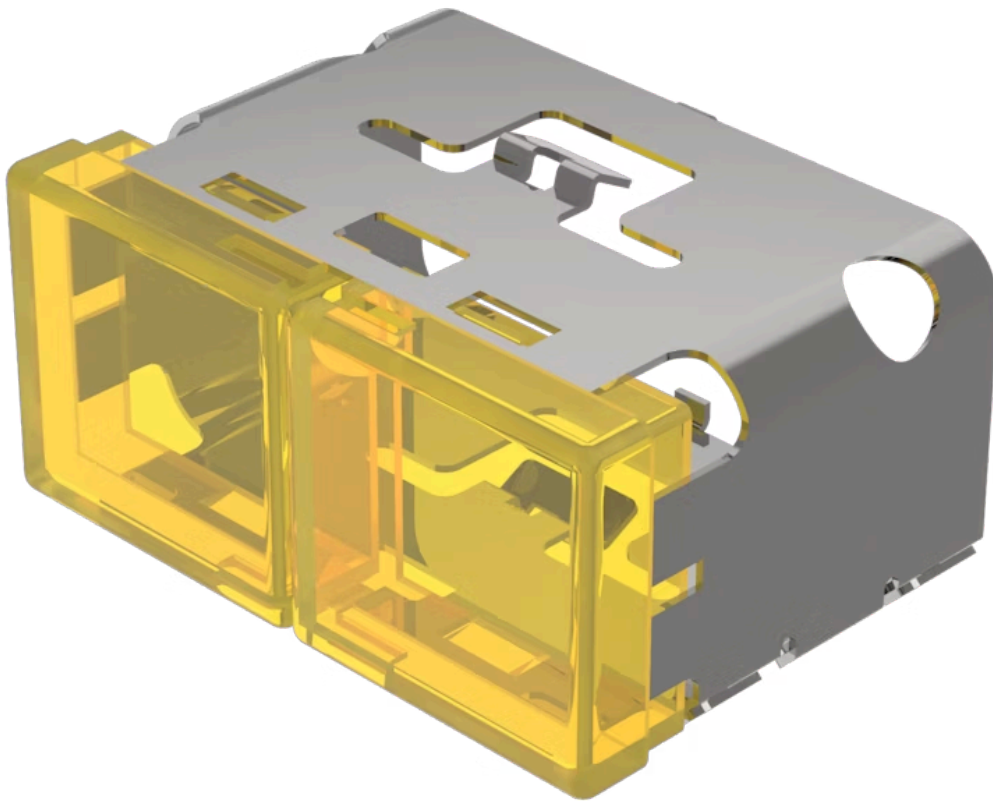

Lens

03-
902.4/4

<https://eao.com/p/03-902.4/4>

Your product:

03-902.4/4 Lens

FRONT

Front form: rectangular

OPERATING-/INDICATION PART

Lens colour: Yellow-yellow

Lens material: Plastic

Lens illumination: illuminative

Lens shape: flush

Lens optics: translucent

MECHANICAL CHARACTERISTIC

Weight: 0.01 kg

CERTIFICATE

REACH: REACH compliant

RoHS: RoHS compliant

OTHER

Short Description: Lens, 18 mm x 38 mm, illuminative, Yellow-yellow, flush, Plastic

Dimension: 18 mm x 38 mm

Product attributes: With light barrier, not suitable for film insert