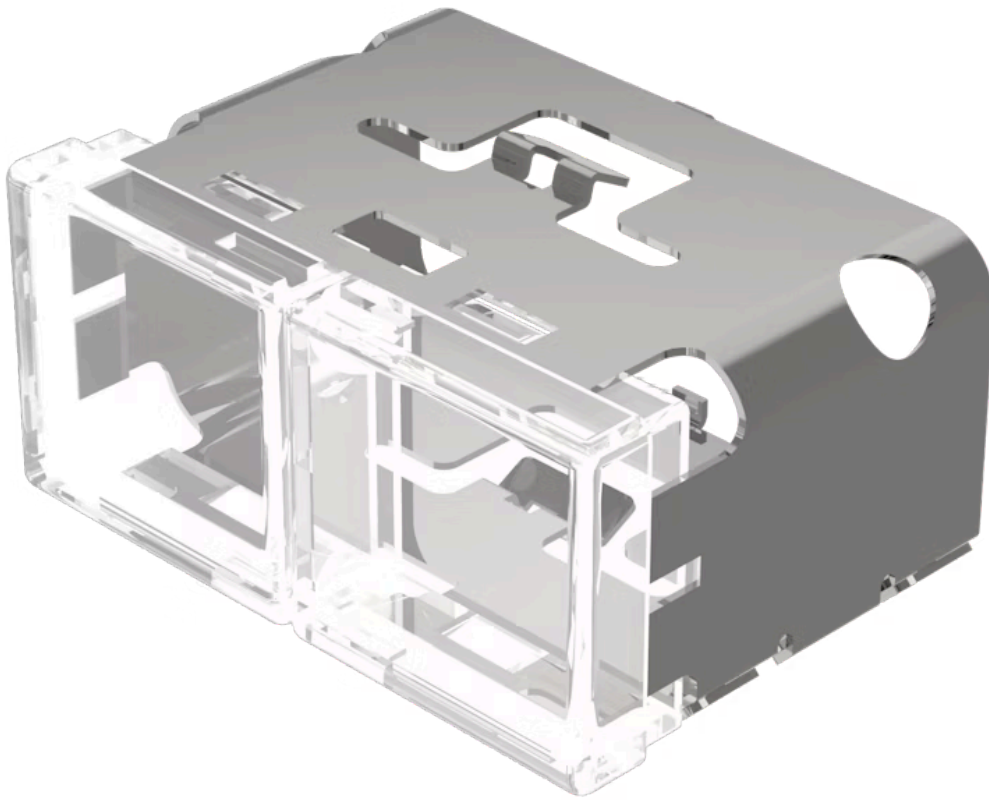

Lens

03-
902.7/7

<https://www.eao.com/p/03-902.7/7>

Your product:

03-902.7/7 Lens

FRONT

Front form: Rectangular

OPERATING-/INDICATION PART

Lens colour: Colourless-colourless

Lens material: Plastic

Lens illumination: Illuminated

Lens shape: Flush

Lens optics: translucent

MECHANICAL CHARACTERISTIC

Weight: 0.01 kg

CERTIFICATE

REACH: REACH compliant

RoHS: RoHS compliant

OTHER

Short Description: Lens, 18 mm x 38 mm, Illuminated, Colourless-colourless, Flush, Plastic

Dimension: 18 mm x 38 mm

Product attributes: With light barrier, not suitable for film insert