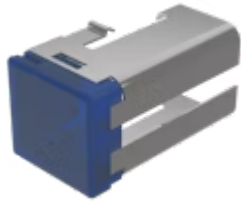

Lens

03-
921.6

<https://www.eao.com/p/03-921.6>

Your product:

03-921.6 Lens

FRONT

Front form: Rectangular

OPERATING-/INDICATION PART

Lens colour: Blue

Lens material: Plastic

Lens illumination: Illuminated

Lens shape: Flush

Lens optics: translucent

MECHANICAL CHARACTERISTIC

Weight: 0.005 kg

CERTIFICATE

REACH: REACH compliant

RoHS: RoHS compliant

OTHER

Short Description: Lens, 18 mm x 19 mm, Illuminated, Blue, Flush, Plastic

Dimension: 18 mm x 19 mm

Product attributes: Not recommended for film insert

Hints: Order two lenses