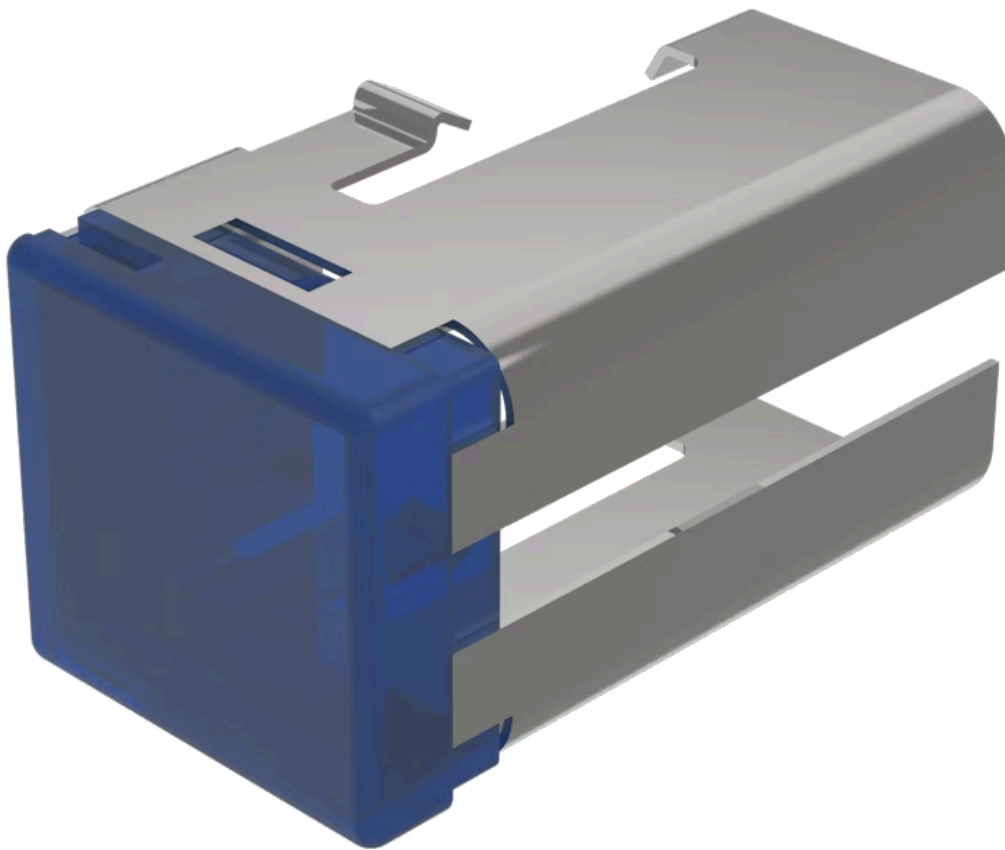

Lens

03-
921.6

<https://www.eao.com/p/03-921.6>

Your product:

03-921.6 Lens

FRONT

Front form: Rectangular

OPERATING-/INDICATION PART

Lens colour: Blue

Lens material: Plastic

Lens illumination: Illuminated

Lens shape: Flush

Lens optics: translucent

MECHANICAL CHARACTERISTIC

Weight: 0.005 kg

CERTIFICATE

REACH: REACH compliant

RoHS: RoHS compliant

OTHER

Short Description: Lens, 18 mm x 19 mm, Illuminated, Blue, Flush, Plastic

Dimension: 18 mm x 19 mm

Product attributes: Not recommended for film insert

Hints: Order two lenses