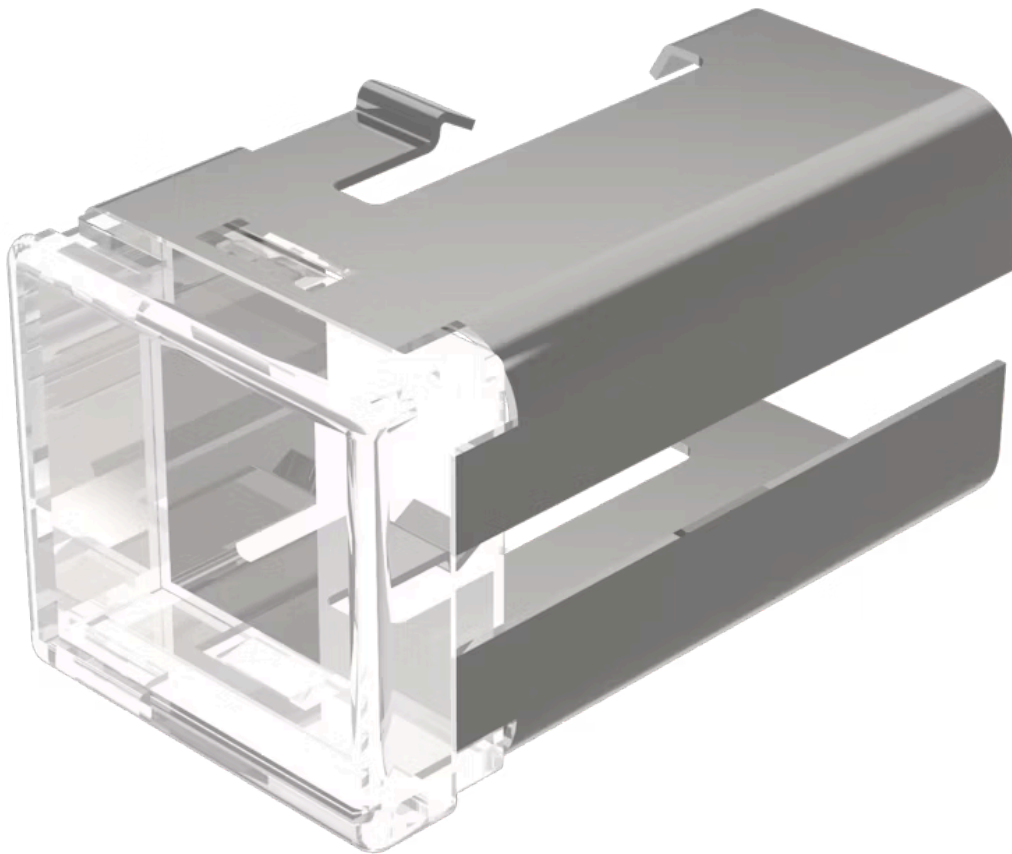

Lens

03-
921.7

<https://www.eao.com/component/03-921.7/en/lens>

Your product:

03-921.7 Lens

PRODUCT RANGE

Product Status: Not Recommended for new design

FRONT

Front form: Rectangular

OPERATING-/INDICATION PART

Lens colour: Colourless

Lens material: Plastic

Lens illumination: Illuminated

Lens shape: Flush

Lens optics: translucent

MECHANICAL CHARACTERISTICS

Weight: 0.004 kg

CERTIFICATE

REACH: REACH compliant

RoHS: RoHS compliant

OTHER

Short Description: Lens, 18 mm x 19 mm, Illuminated, Colourless, Flush, Plastic

Dimension: 18 mm x 19 mm

Product attributes: