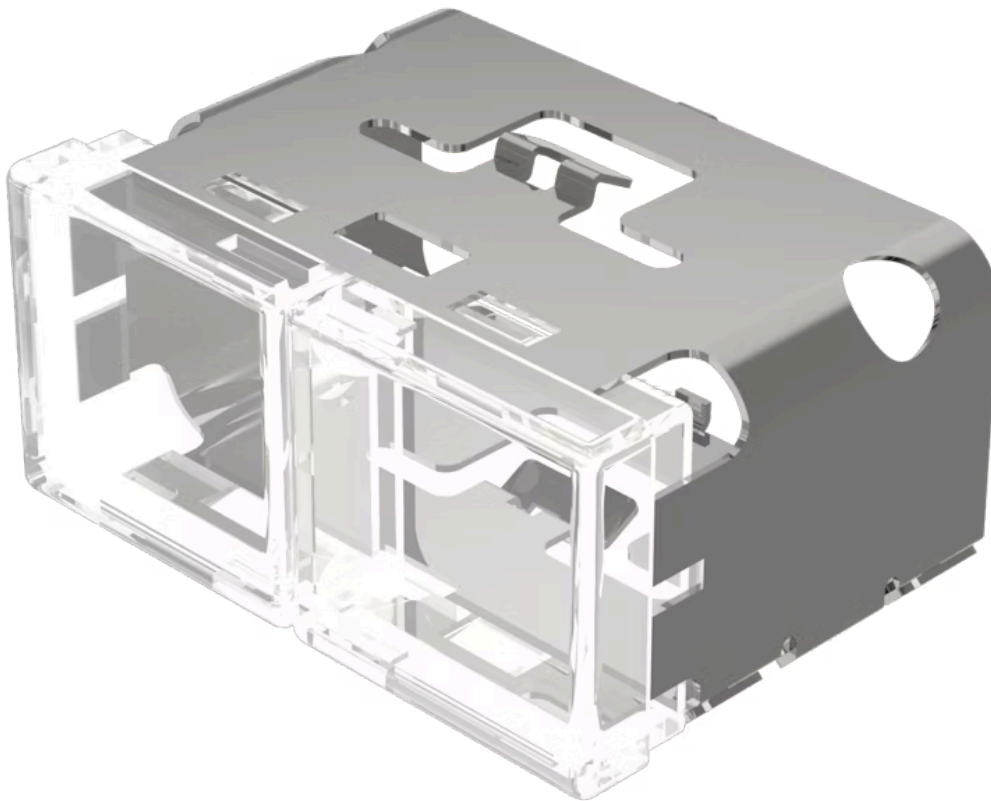

Lens

03-
942.7/7

<https://www.eao.com/component/03-942.7/7/en/lens>

Your product:

03-942.7/7 Lens

PRODUCT RANGE

Product Status: Not Recommended for new design

FRONT

Front form: Rectangular

OPERATING-/INDICATION PART

Lens colour: Colourless-colourless

Lens material: Plastic

Lens illumination: Illuminated

Lens shape: Flush

Lens optics: transparent

MECHANICAL CHARACTERISTICS

Weight: 0.01 kg

CERTIFICATE

REACH: REACH compliant

RoHS: RoHS compliant

OTHER

Short Description: Lens, 18 mm x 38 mm, Illuminated, Colourless-colourless, Flush, Plastic

Dimension: 18 mm x 38 mm

Product attributes:

With light barrier, not suitable for film insert