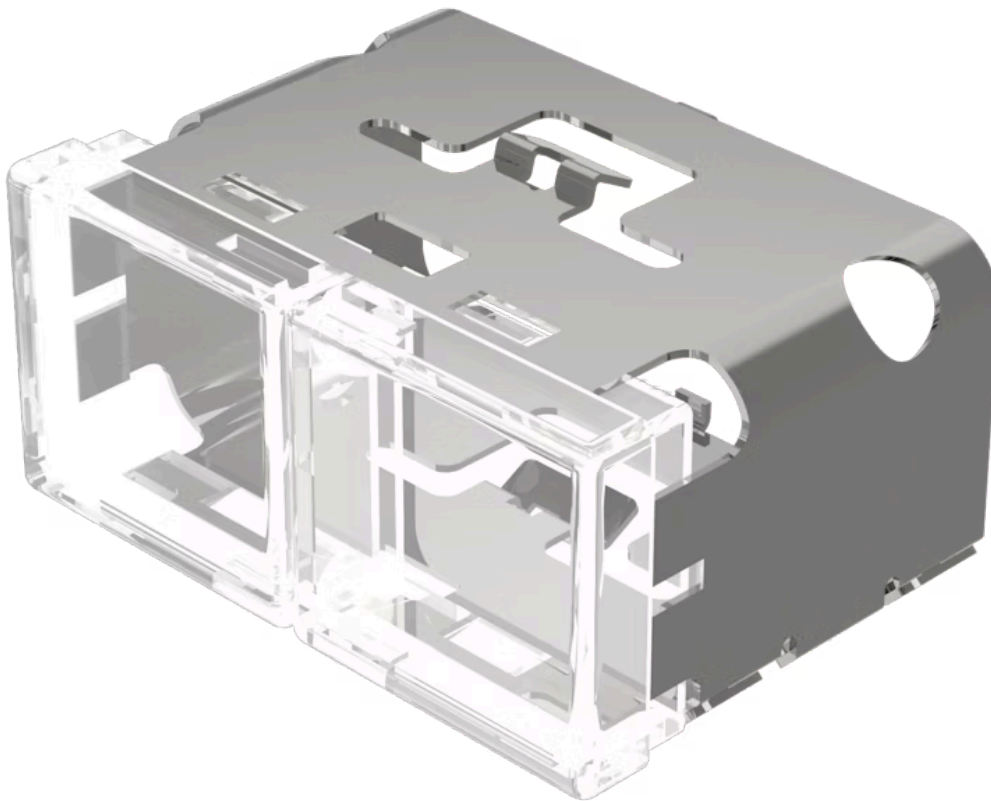

Lens

03-
942.7/7

<https://www.eao.com/p/03-942.7/7>

Your product:

03-942.7/7 Lens

FRONT

Front form: Rectangular

OPERATING-/INDICATION PART

Lens colour: Colourless-colourless

Lens material: Plastic

Lens illumination: Illuminated

Lens shape: Flush

Lens optics: transparent

MECHANICAL CHARACTERISTIC

Weight: 0.01 kg

CERTIFICATE

REACH: REACH compliant

RoHS: RoHS compliant

OTHER

Short Description: Lens, 18 mm x 38 mm, Illuminated, Colourless-colourless, Flush, Plastic

Dimension: 18 mm x 38 mm

Product attributes: With light barrier, not suitable for film insert