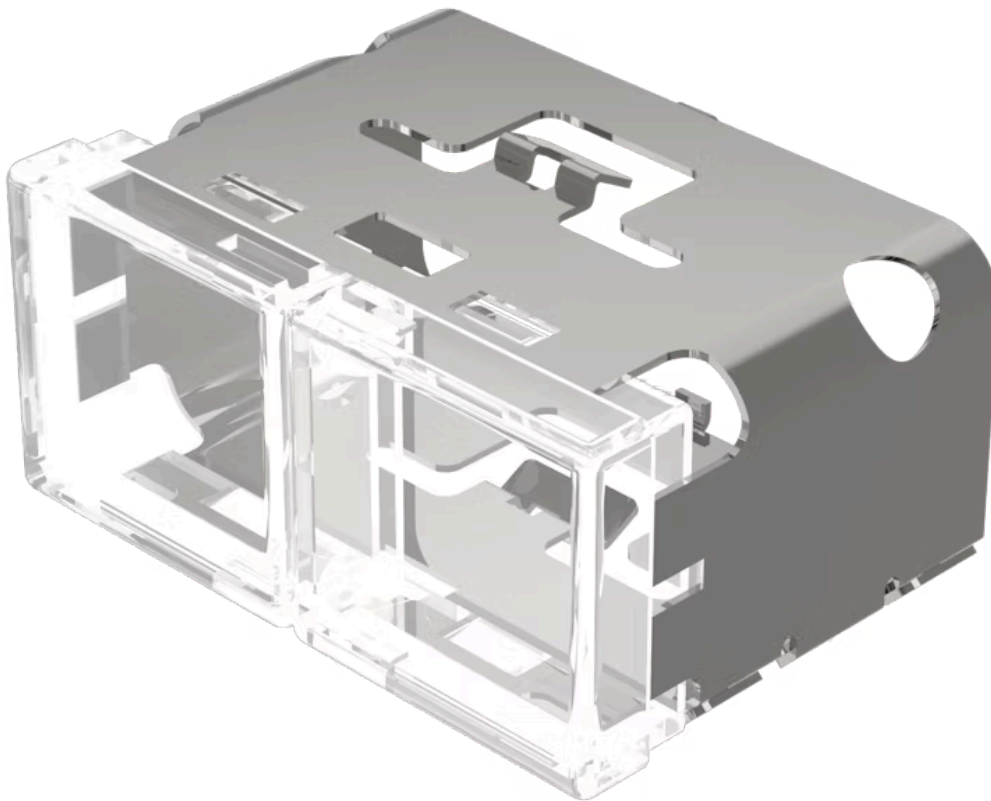

Lens

03-
942.7/7

<https://www.eao.com/component/03-942.7/7/en/lens>

Your product:

03-942.7/7 Lens

PRODUCT RANGE

Product Status: Not Recommended for new design

FRONT

Front form: Rectangular

OPERATING-/INDICATION PART

Lens colour: Colourless-colourless

Lens material: Plastic

Lens illumination: Illuminated

Lens shape: Flush

Lens optics: transparent

MECHANICAL CHARACTERISTICS

Weight: 0.01 kg

CERTIFICATE

REACH: REACH compliant

RoHS: RoHS compliant

OTHER

Short Description: Lens, 18 mm x 38 mm, Illuminated, Colourless-colourless, Flush, Plastic

Dimension: 18 mm x 38 mm

Product attributes:

With light barrier, not suitable for film insert