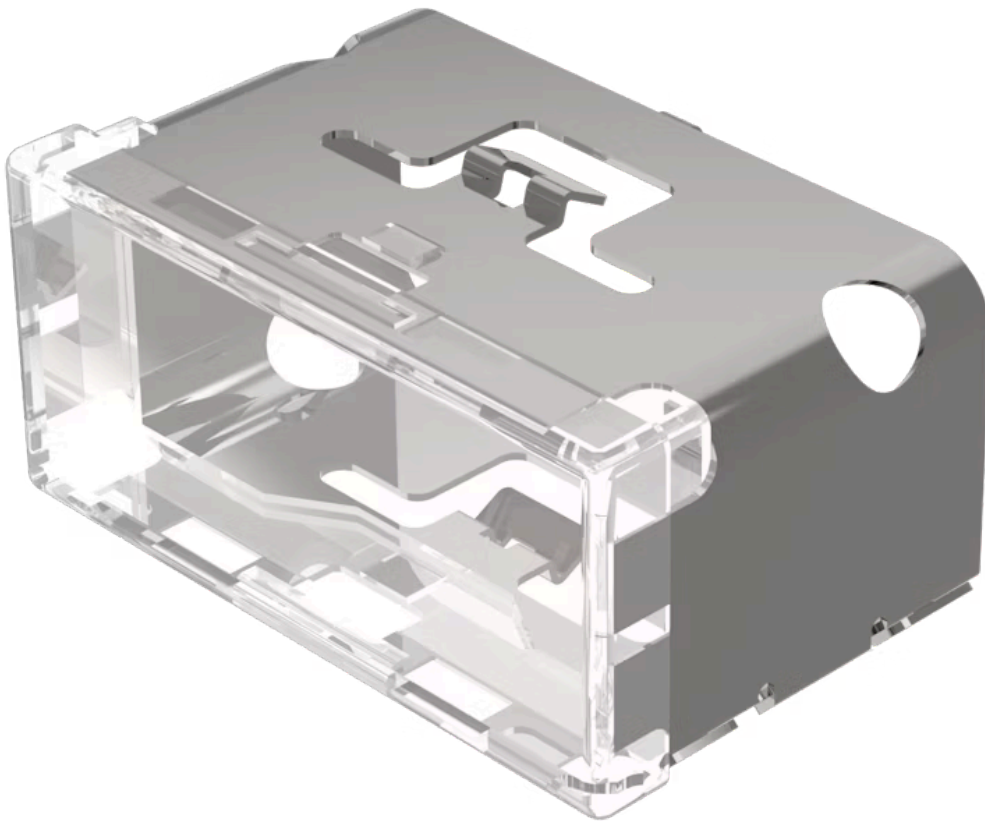

Lens

03-
946.7

<https://www.eao.com/component/03-946.7/en/lens>