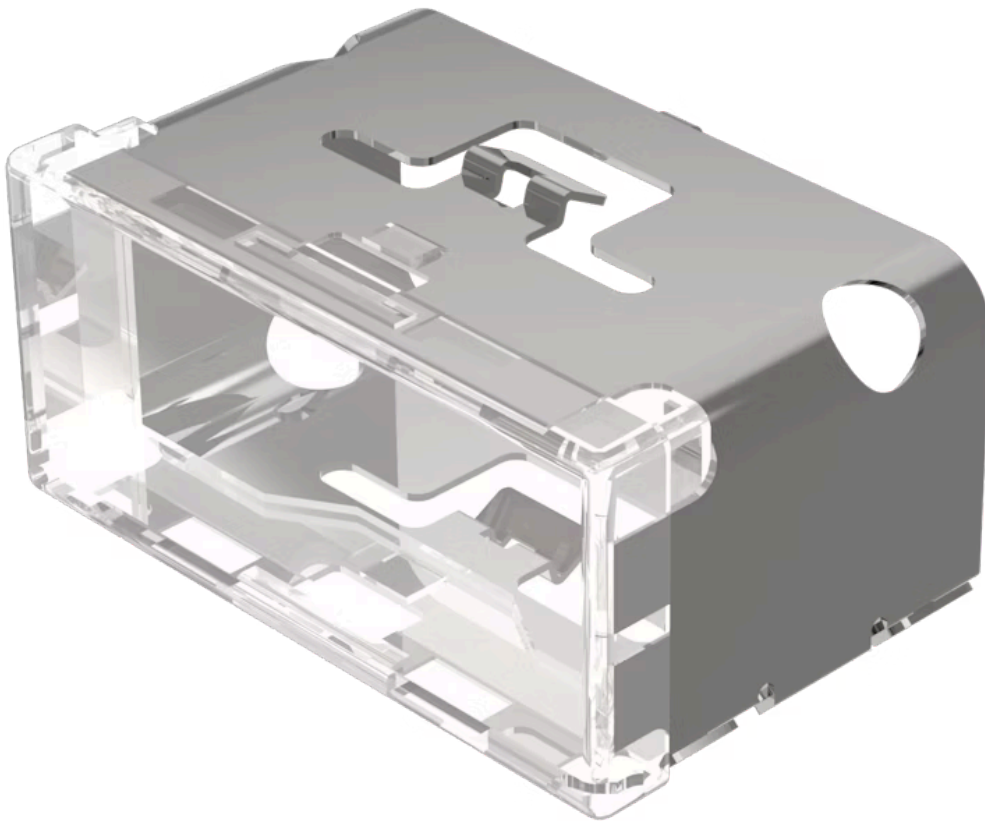

Lens

03-
946.7

<https://www.eao.com/p/03-946.7>

Your product:

03-946.7 Lens

FRONT

Front form: Rectangular

OPERATING-/INDICATION PART

Lens colour: Colourless

Lens material: Plastic

Lens illumination: Illuminated

Lens shape: Flush

Lens optics: transparent

MECHANICAL CHARACTERISTIC

Weight: 0.009 kg

CERTIFICATE

REACH: REACH compliant

RoHS: RoHS compliant

OTHER

Short Description: Lens, 18 mm x 38 mm, Illuminated, Colourless, Flush, Plastic

Dimension: 18 mm x 38 mm

Product attributes: With black rim (prevents lateral light escape), use holder for film insert