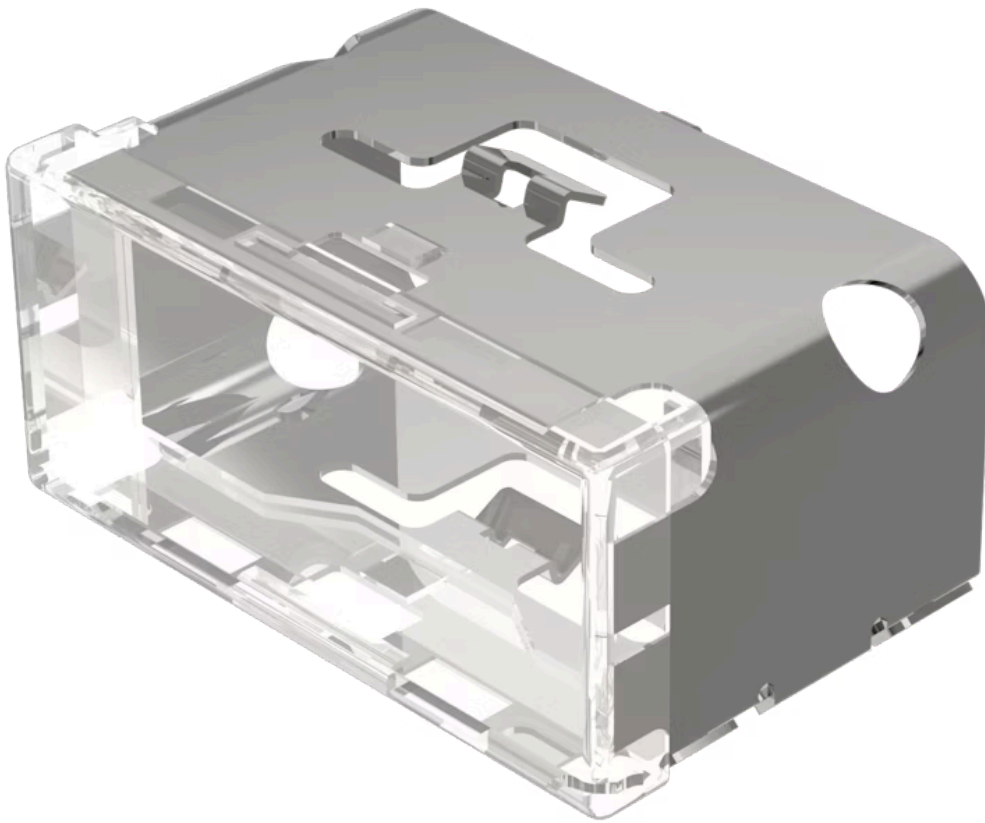

Lens

03-
946.7

<https://www.eao.com/component/03-946.7/en/lens>

Your product:

03-946.7 Lens

PRODUCT RANGE

Product Status: Not Recommended for new design

FRONT

Front form: Rectangular

OPERATING-/INDICATION PART

Lens colour: Colourless

Lens material: Plastic

Lens illumination: Illuminated

Lens shape: Flush

Lens optics: transparent

MECHANICAL CHARACTERISTICS

Weight: 0.009 kg

CERTIFICATE

REACH: REACH compliant

RoHS: RoHS compliant

OTHER

Short Description: Lens, 18 mm x 38 mm, Illuminated, Colourless, Flush, Plastic

Dimension: 18 mm x 38 mm

Product attributes:

With black rim (prevents lateral light escape), use holder for film insert