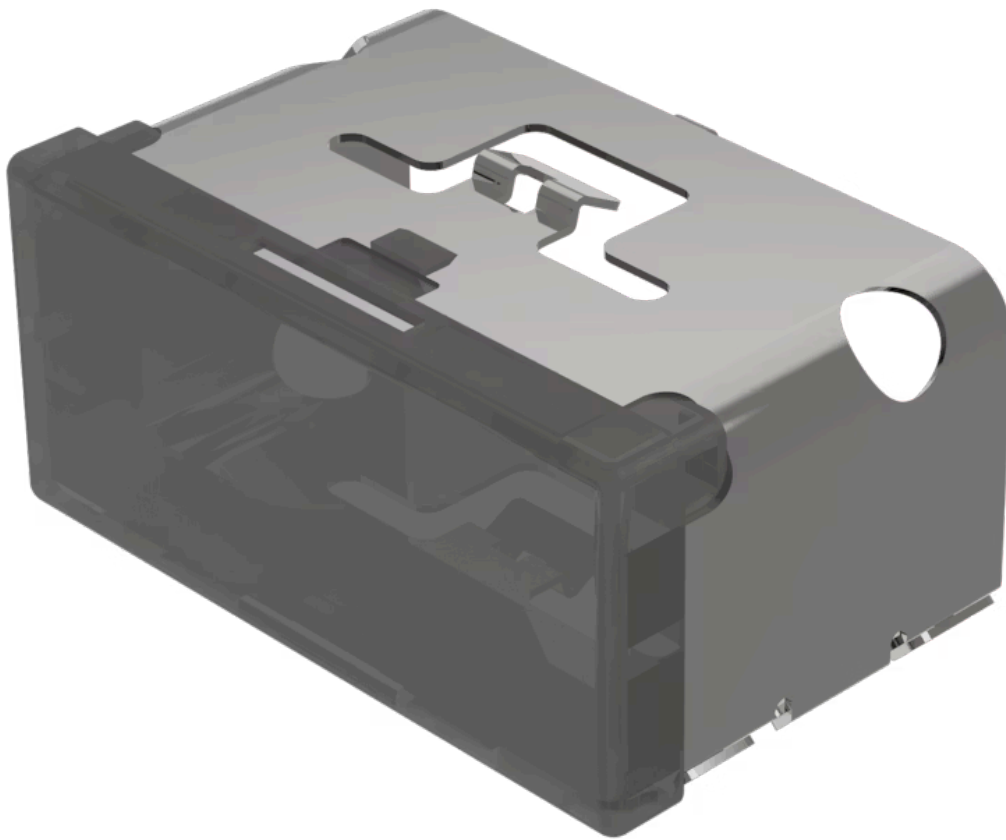

Lens

03-
947.1

<https://www.eao.com/component/03-947.1/en/lens>