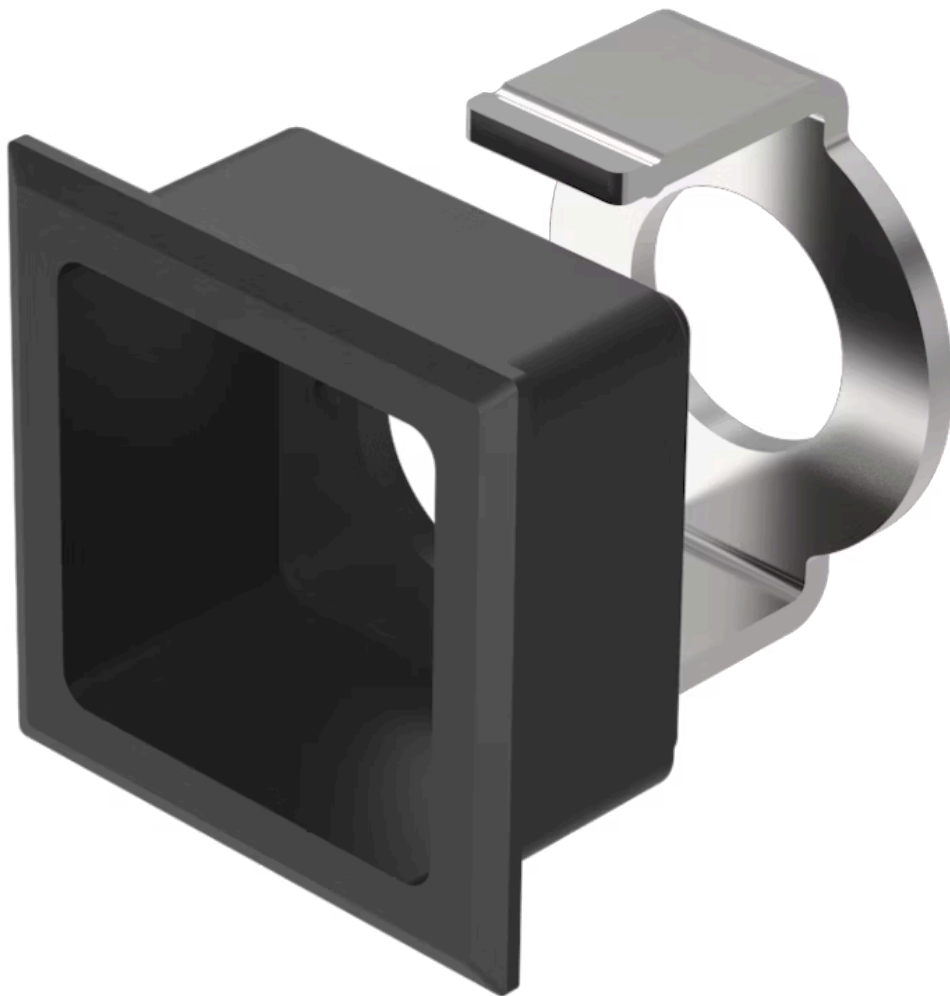

Front bezel set

18-920.1

<https://eao.com/p/18-920.1>

Your product:

18-920.1 Front bezel set

FRONT

Front dimension:	19 mm x 19 mm
Front form:	square
Front bezel colour:	Black
Front bezel material:	Plastic

MOUNTING

Mounting cut-out:	15.8 mm x 15.8 mm
Mounting type:	Panel mounting

MECHANICAL CHARACTERISTIC

Weight:	0.006 kg
----------------	----------

CERTIFICATE

REACH:	REACH compliant
RoHS:	RoHS compliant

OTHER

Short Description:	Front bezel set, 19 mm x 19 mm, 13,8 mm x 13,8 mm, Black, Plastic
Dimension:	19 mm x 19 mm
Internal size:	13,8 mm x 13,8 mm
Product attributes:	For square lens