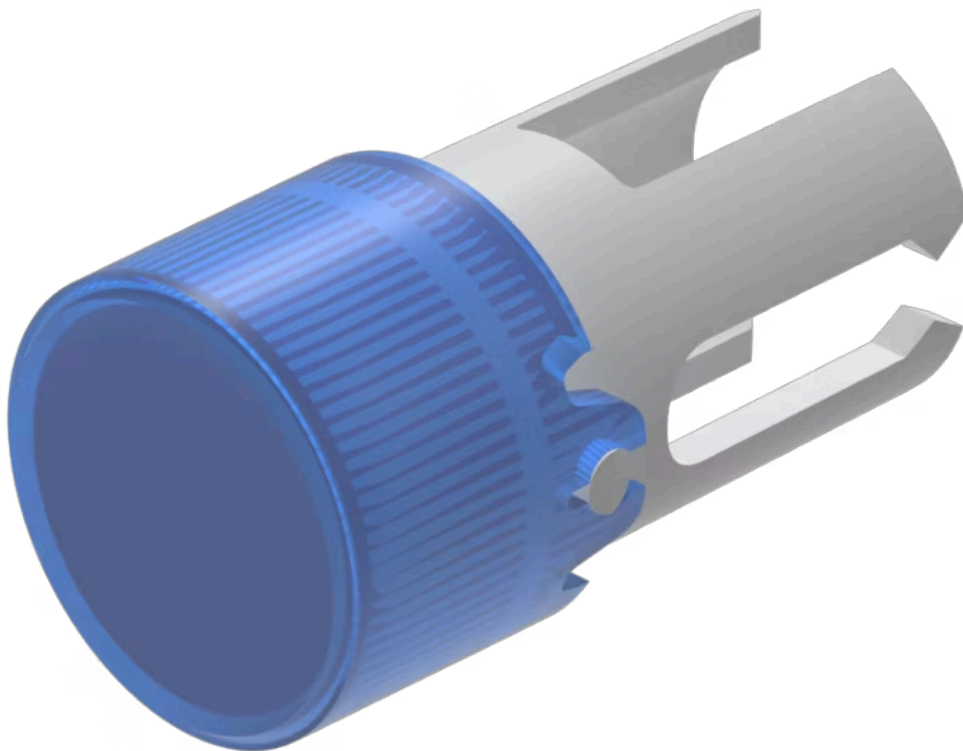

Lens

19-
932.6

<https://www.eao.com/component/19-932.6/en/lens>

Your product:

19-932.6 Lens

FRONT

Front form: Round

OPERATING-/INDICATION PART

Lens colour: Blue

Lens material: Plastic

Lens illumination: Illuminated

Lens shape: Flush

Lens optics: transparent

MECHANICAL CHARACTERISTICS

Weight: 0 kg

CERTIFICATE

REACH: REACH compliant

RoHS: RoHS compliant

OTHER

Short Description: Lens, Ø 7.3 mm, Illuminated, Blue, Flush, Plastic

Dimension: Ø 7.3 mm

Product attributes: Not recommended for film insert