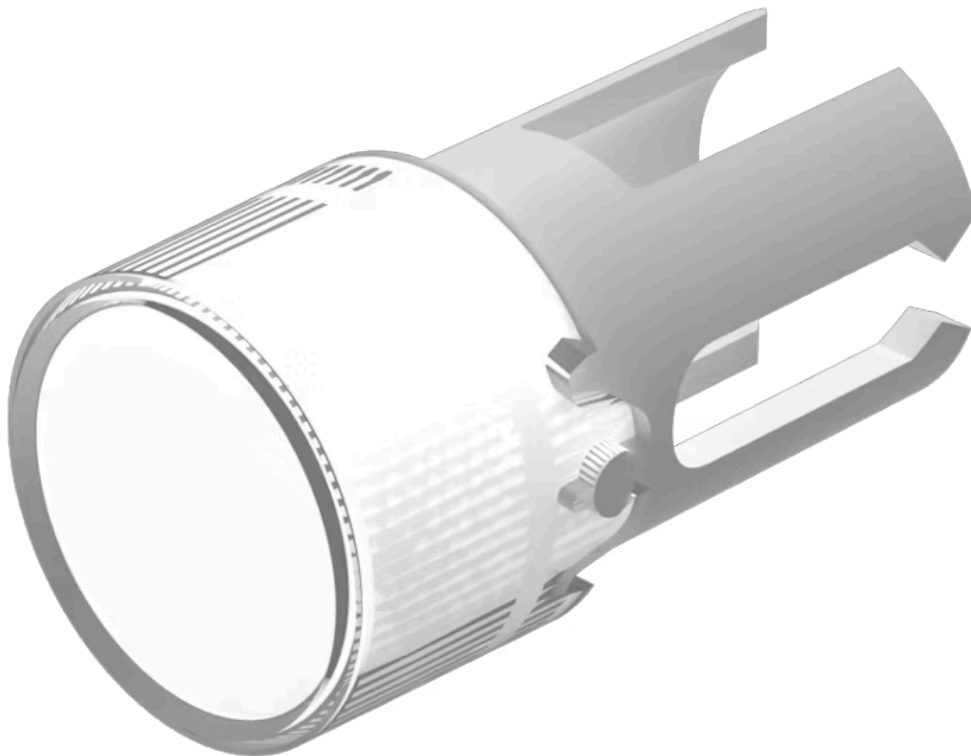

# Lens

19-  
932.7

<https://www.eao.com/component/19-932.7/en/lens>

Your product:

---

### FRONT

**Front form:** Round

### OPERATING-/INDICATION PART

**Lens colour:** Colourless

**Lens material:** Plastic

**Lens illumination:** Illuminated

**Lens shape:** Flush

**Lens optics:** transparent

### OTHER

**Short Description:** Lens, Ø 7.3 mm, Illuminated, Colourless, Flush, Plastic

**Dimension:** Ø 7.3 mm

**Product attributes:** Not recommended for film insert