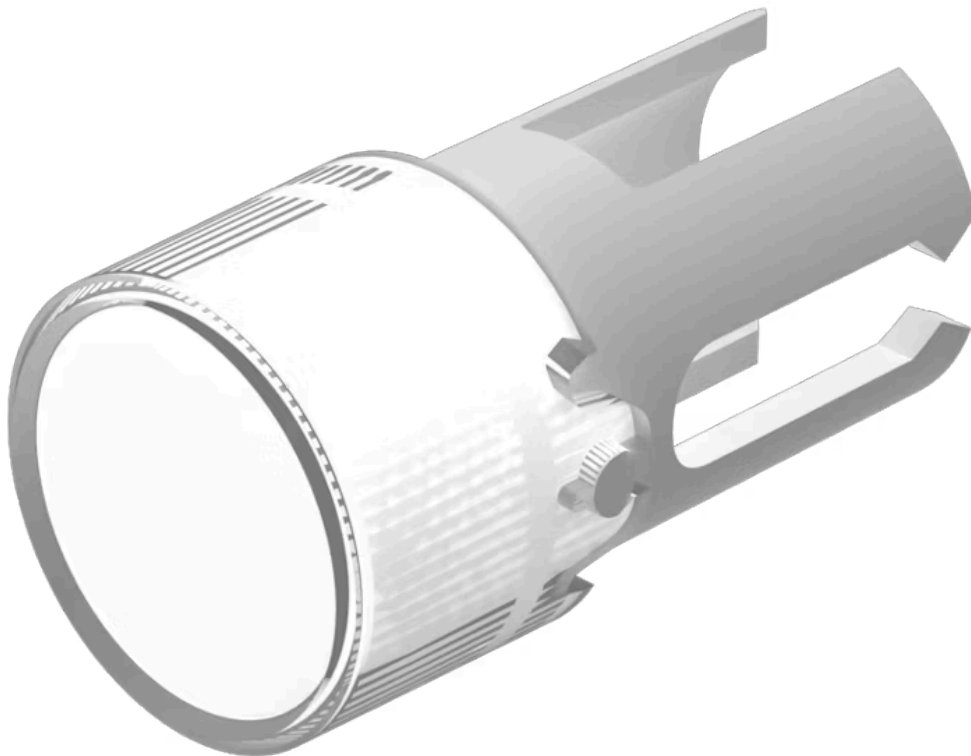

Lens

19-
932.7

<https://www.eao.com/component/19-932.7/en/lens>

Your product:

19-932.7 Lens

FRONT

Front form: Round

OPERATING-/INDICATION PART

Lens colour: Colourless

Lens material: Plastic

Lens illumination: Illuminated

Lens shape: Flush

Lens optics: transparent

MECHANICAL CHARACTERISTICS

Weight: 0.001 kg

CERTIFICATE

REACH: REACH compliant

RoHS: RoHS compliant

OTHER

Short Description: Lens, Ø 7.3 mm, Illuminated, Colourless, Flush, Plastic

Dimension: Ø 7.3 mm

Product attributes: Not recommended for film insert