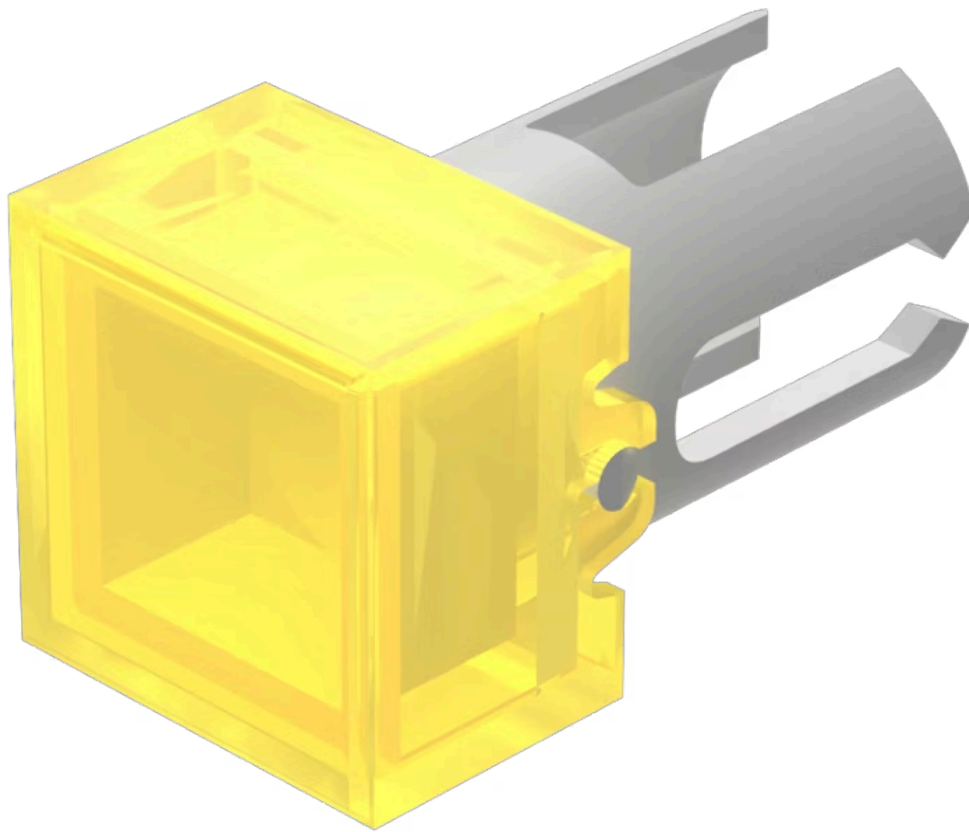

Lens

19-
952.4

<https://www.eao.com/component/19-952.4/en/lens>

Your product:

19-952.4 Lens

FRONT

Front form: Square

OPERATING-/INDICATION PART

Lens colour: Yellow

Lens material: Plastic

Lens illumination: Illuminated

Lens shape: Flush

Lens optics: transparent

MECHANICAL CHARACTERISTICS

Weight: 0.001 kg

CERTIFICATE

REACH: REACH compliant

RoHS: RoHS compliant

OTHER

Short Description: Lens, 7.3 mm x 7.3 mm, Illuminated, Yellow, Flush, Plastic

Dimension: 7.3 mm x 7.3 mm

Product attributes: Not recommended for film insert