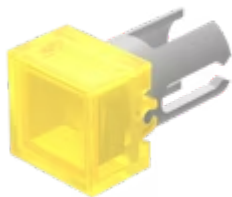

Lens

19-
952.4

<https://www.eao.com/component/19-952.4/en/lens>

Your product:

19-952.4 Lens

FRONT

Front form: Square

OPERATING-/INDICATION PART

Lens colour: Yellow

Lens material: Plastic

Lens illumination: Illuminated

Lens shape: Flush

Lens optics: transparent

MECHANICAL CHARACTERISTICS

Weight: 0.001 kg

CERTIFICATE

REACH: REACH compliant

RoHS: RoHS compliant

OTHER

Short Description: Lens, 7.3 mm x 7.3 mm, Illuminated, Yellow, Flush, Plastic

Dimension: 7.3 mm x 7.3 mm

Product attributes: Not recommended for film insert