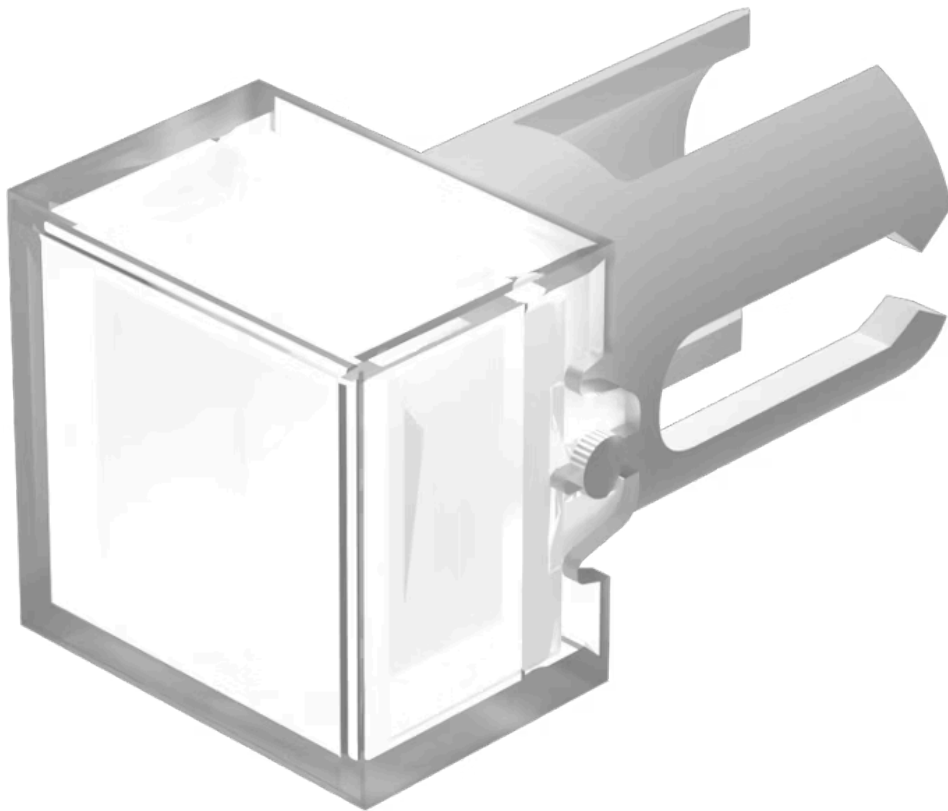

Lens

19-
952.7

<https://www.eao.com/p/19-952.7>

Your product:

19-952.7 Lens

FRONT

Front form: Square

OPERATING-/INDICATION PART

Lens colour: Colourless

Lens material: Plastic

Lens illumination: Illuminated

Lens shape: Flush

Lens optics: transparent

MECHANICAL CHARACTERISTIC

Weight: 0.001 kg

CERTIFICATE

REACH: REACH compliant

RoHS: RoHS compliant

OTHER

Short Description: Lens, 7.3 mm x 7.3 mm, Illuminated, Colourless, Flush, Plastic

Dimension: 7.3 mm x 7.3 mm

Product attributes: Not recommended for film insert