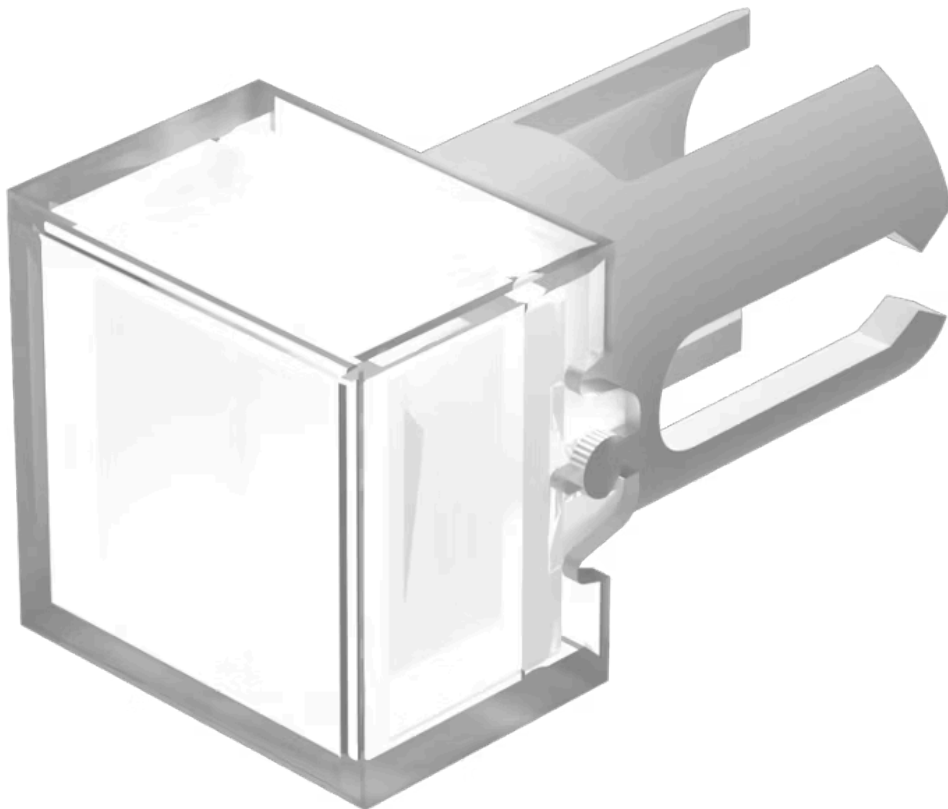

Lens

19-
952.7

<https://www.eao.com/component/19-952.7/en/lens>

Your product:

19-952.7 Lens

FRONT

Front form: Square

OPERATING-/INDICATION PART

Lens colour: Colourless

Lens material: Plastic

Lens illumination: Illuminated

Lens shape: Flush

Lens optics: transparent

MECHANICAL CHARACTERISTICS

Weight: 0 kg

CERTIFICATE

REACH: REACH compliant

RoHS: RoHS compliant

OTHER

Short Description: Lens, 7.3 mm x 7.3 mm, Illuminated, Colourless, Flush, Plastic

Dimension: 7.3 mm x 7.3 mm

Product attributes: Not recommended for film insert