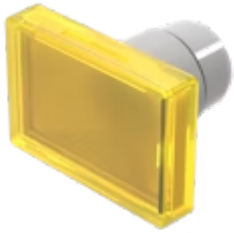

Lens

22-
903.4

<https://www.eao.com/p/22-903.4>

Your product:

22-903.4 Lens

FRONT

Front form: Rectangular

OPERATING-/INDICATION PART

Lens colour: Yellow

Lens material: Plastic, according to UL 94 HB

Lens illumination: Illuminated

Lens shape: Flush

Lens optics: transparent

MECHANICAL CHARACTERISTIC

Weight: 0.003 kg

CERTIFICATE

REACH: REACH compliant

RoHS: RoHS compliant

OTHER

Short Description: Lens, 25.5 mm x 17 mm, Illuminated, Yellow, Flush, Plastic, according to UL 94 HB

Dimension: 25.5 mm x 17 mm