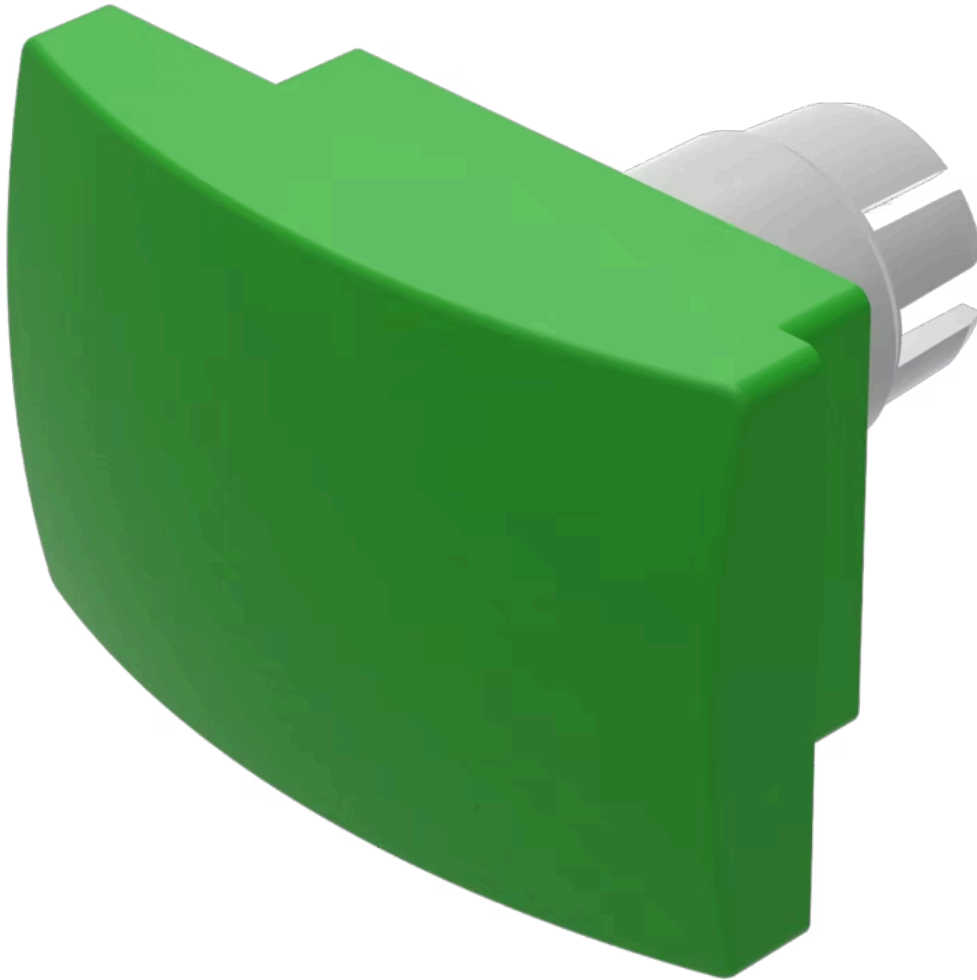

# Mushroom-head cap

22-930.5

<https://www.eao.com/p/22-930.5>

Your product:

---

## 22-930.5 Mushroom-head cap

### OPERATING-/INDICATION PART

**Lens colour:** Green

**Lens material:** Plastic, according to UL 94 HB

**Lens illumination:** Non illuminated

**Lens shape:** Mushroom-head

**Lens optics:** opaque

### OTHER

**Short Description:** Mushroom-head cap, 35 mm x 23 mm, Non illuminated, Green, Mushroom-head, Plastic, according to UL 94 HB

**Dimension:** 35 mm x 23 mm

**Product attributes:** Use only flush front bezel