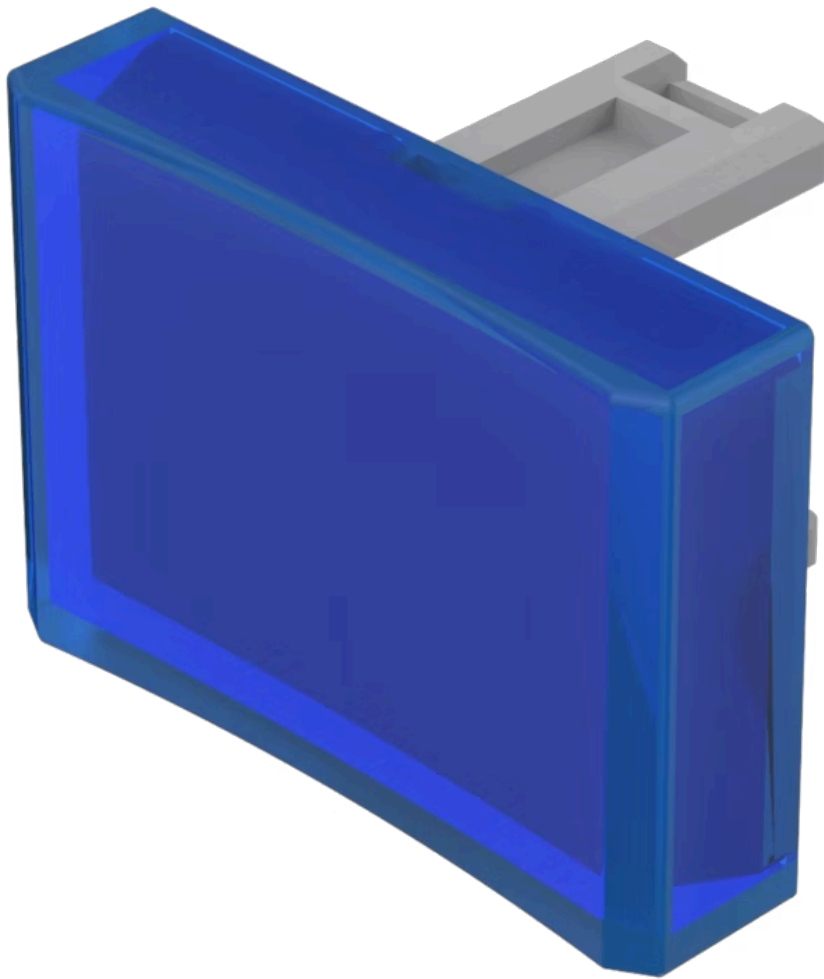

Lens

31-
904.6

<https://www.eao.com/component/31-904.6/en/lens>

Your product:

31-904.6 Lens

PRODUCT RANGE

Product Status: Not Recommended for new design

FRONT

Front form: Rectangular

OPERATING-/INDICATION PART

Lens colour: Blue

Lens material: Plastic

Lens illumination: Illuminated

Lens shape: Concave

Lens optics: transparent

MECHANICAL CHARACTERISTICS

Weight: 0.001 kg

CERTIFICATE

REACH: REACH compliant

RoHS: RoHS compliant

OTHER

Short Description:

Lens, 21.5 mm x 15.3 mm, Illuminated, Blue, Concave, Plastic

Dimension:

21.5 mm x 15.3 mm