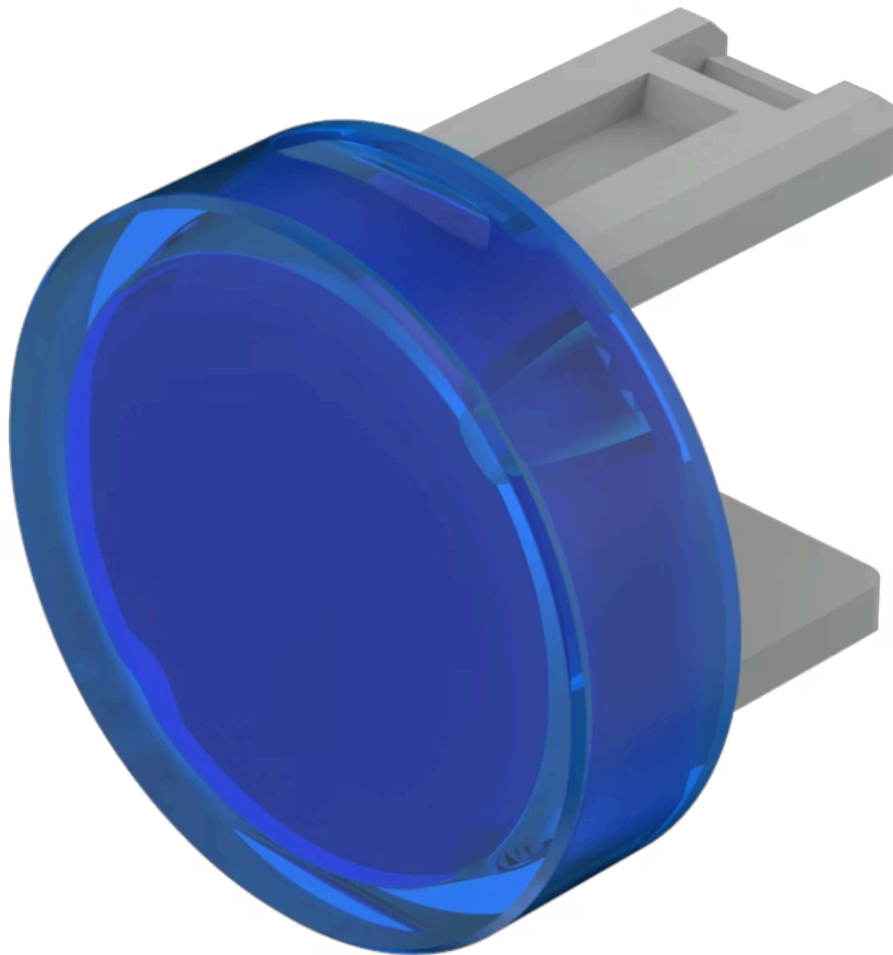

# Lens

31-  
931.6

<https://www.eao.com/component/31-931.6/en/lens>

Your product:

---

## 31-931.6 Lens

### OPERATING-/INDICATION PART

**Lens colour:** Blue

**Lens material:** Plastic

**Lens illumination:** Illuminated

**Lens shape:** Flush

**Lens optics:** translucent

### OTHER

**Short Description:** Lens, Ø 15.8 mm, Illuminated, Blue, Flush, Plastic

**Dimension:** Ø 15.8 mm

**Product attributes:**

Not recommended for film insert