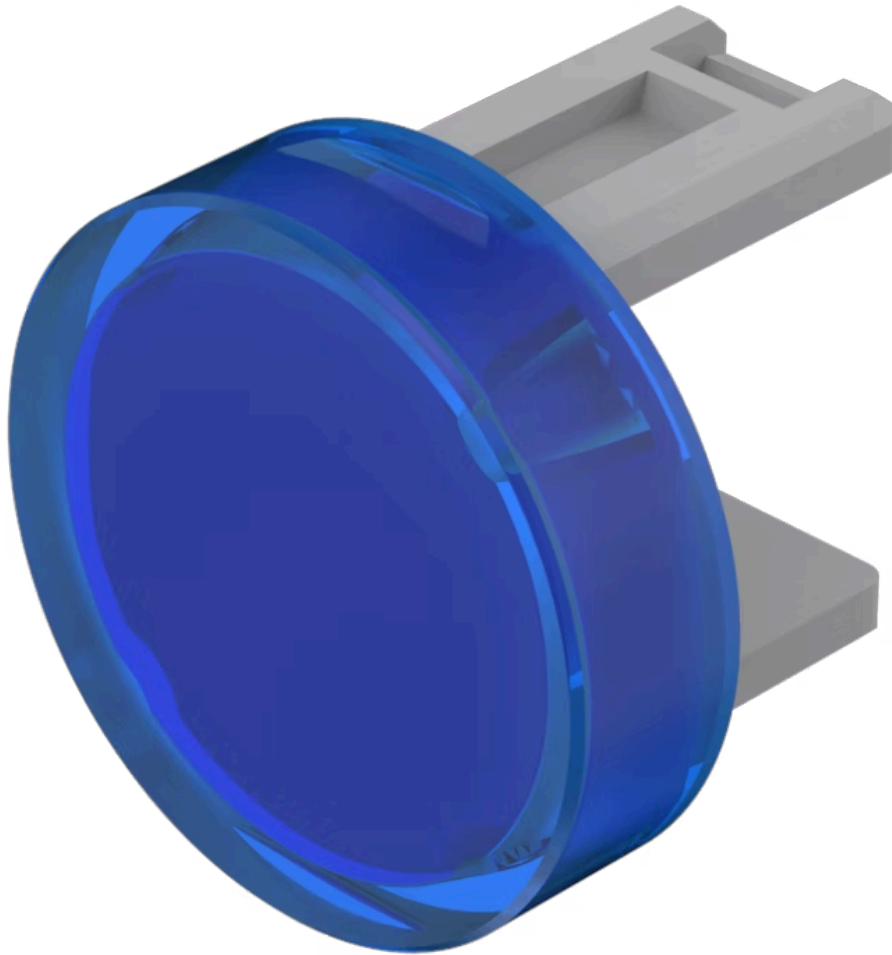

Lens

31-
931.6

<https://eao.com/p/31-931.6>

Your product:

31-931.6 Lens

FRONT

Front form: round

OPERATING-/INDICATION PART

Lens colour: Blue

Lens material: Plastic

Lens illumination: illuminative

Lens shape: flush

Lens optics: translucent

MECHANICAL CHARACTERISTIC

Weight: 0.001 kg

CERTIFICATE

REACH: REACH compliant

RoHS: RoHS compliant

OTHER

Short Description: Lens, Ø 15.8 mm, illuminative, Blue, flush, Plastic

Dimension: Ø 15.8 mm

Product attributes: Not recommended for film insert