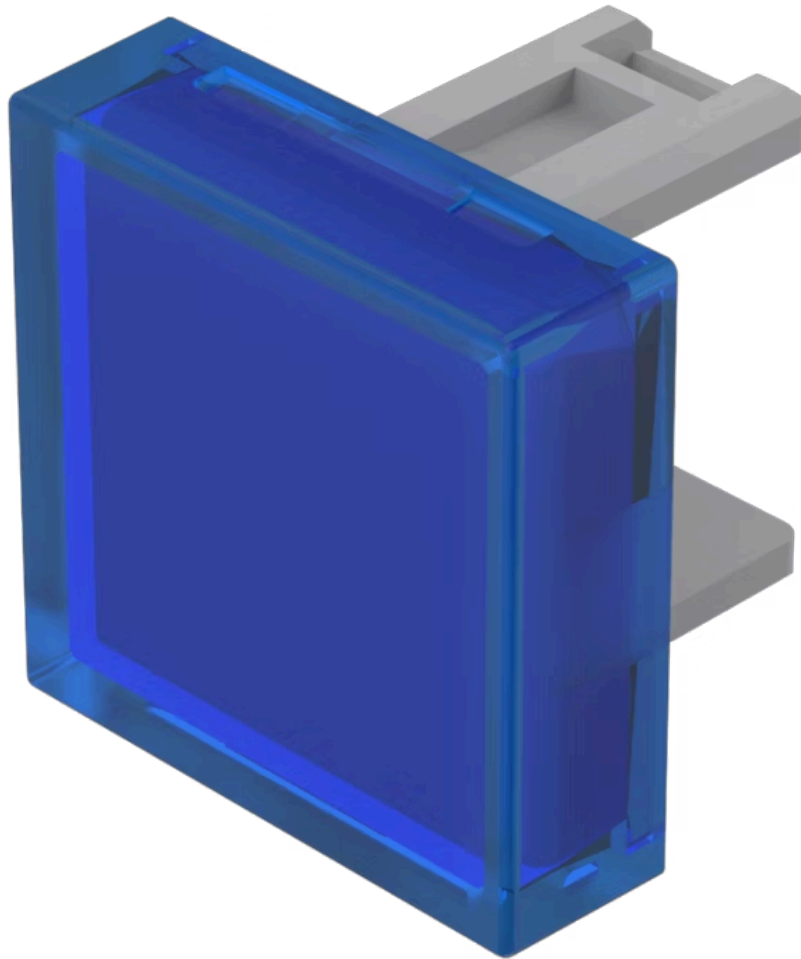

Lens

31-
951.6

<https://www.eao.com/p/31-951.6>

Your product:

31-951.6 Lens

FRONT

Front form: Square

OPERATING-/INDICATION PART

Lens colour: Blue

Lens material: Plastic

Lens illumination: Illuminated

Lens shape: Flush

Lens optics: translucent

MECHANICAL CHARACTERISTIC

Weight: 0.001 kg

CERTIFICATE

REACH: REACH compliant

RoHS: RoHS compliant

OTHER

Short Description: Lens, 15.3 mm x 15.3 mm, Illuminated, Blue, Flush, Plastic

Dimension: 15.3 mm x 15.3 mm

Product attributes: Not recommended for film insert