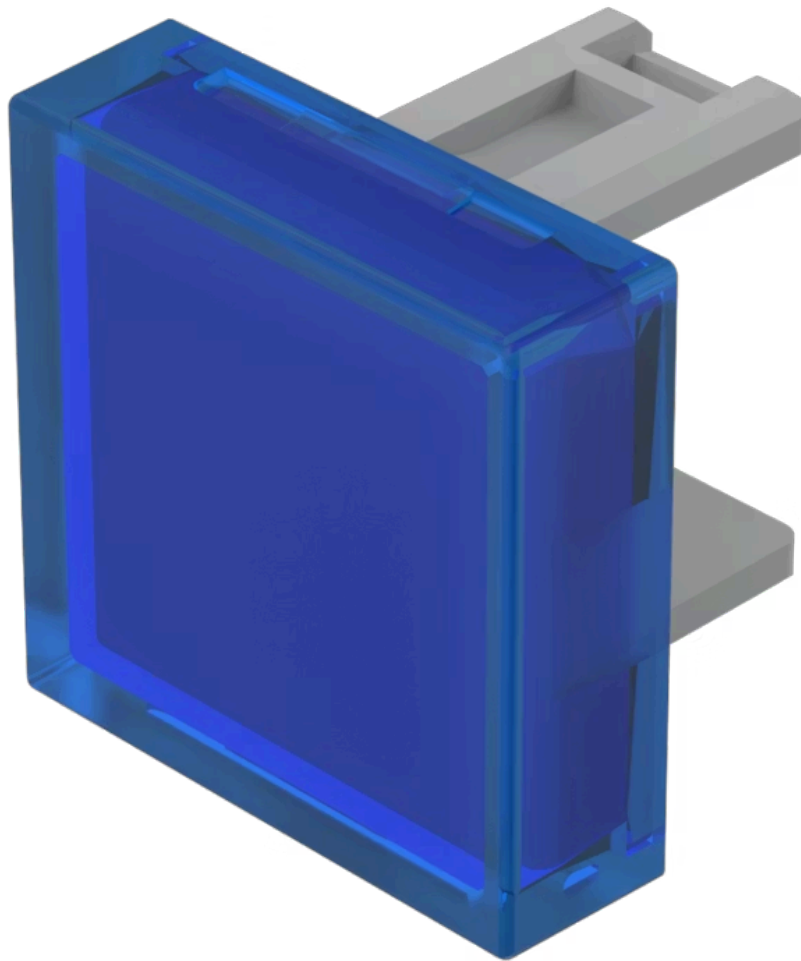

Lens

31-
951.6

<https://www.eao.com/component/31-951.6/en/lens>

Your product:

31-951.6 Lens

PRODUCT RANGE

Product Status: Not Recommended for new design

FRONT

Front form: Square

OPERATING-/INDICATION PART

Lens colour: Blue

Lens material: Plastic

Lens illumination: Illuminated

Lens shape: Flush

Lens optics: translucent

MECHANICAL CHARACTERISTICS

Weight: 0.001 kg

CERTIFICATE

REACH: REACH compliant

RoHS: RoHS compliant

OTHER

Short Description: Lens, 15.3 mm x 15.3 mm, Illuminated, Blue, Flush, Plastic

Dimension: 15.3 mm x 15.3 mm

Product attributes: