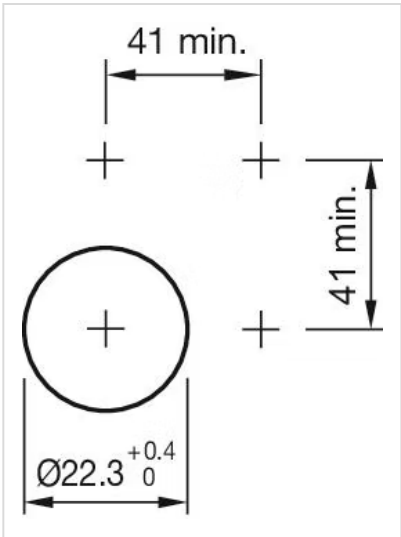

### MOUNTING

|                          |                |
|--------------------------|----------------|
| <b>Design:</b>           | raised         |
| <b>Mounting cut-out:</b> | Ø 22.3 mm      |
| <b>Mounting type:</b>    | Panel mounting |

### OTHER

**Short Description:** Actuator, Ø 22.3 mm, Ø 40 mm, mushroom-head, non illuminative, Red, Plastic, opaque, round, Silver, Metal, Momentary / maintained, IP66, IP67, IP69K

**Housing colour:** Silver

**Housing material:** Metal

**Wiring diagrams:**

**Mounting cut-outs:**

Dimension drawings: