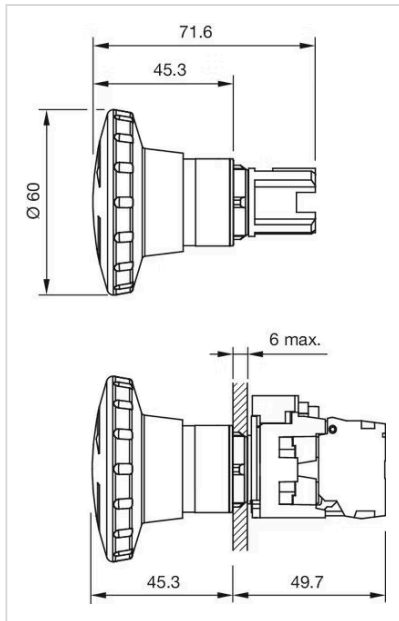

Where to Buy