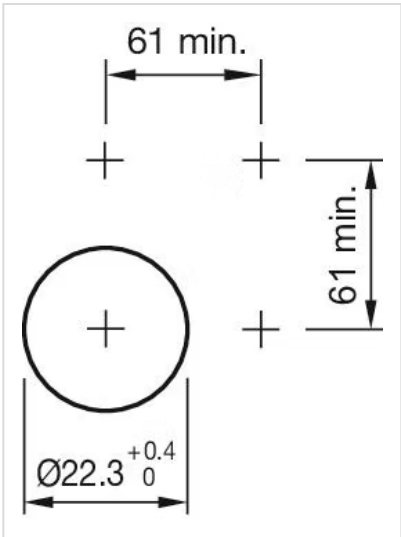

Dimension drawings: