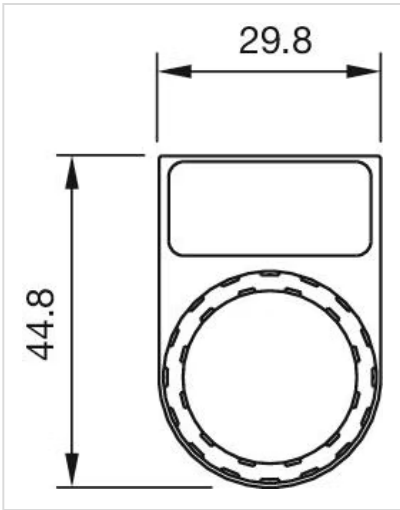

Mounting type: For sticking or snapping in place

MECHANICAL CHARACTERISTICS

Weight: 0.002 kg

OTHER

Short Description: Legend frame, 12.5 mm, Plastic, For sticking or snapping in place, Black

Titel Accessory: Legend frame

Dimension: 12.5 mm

Material: Plastic

Product attributes: For legend 27 mm x 12.5 mm

Dimension drawings:

for Part No. 45-564.1102