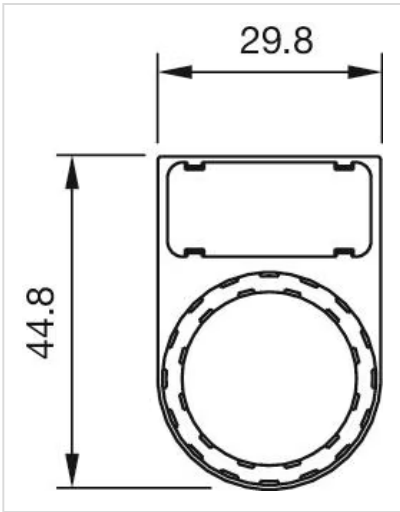

### MECHANICAL CHARACTERISTICS

**Weight:** 0.002 kg

### OTHER

**Short Description:** Legend frame, 12.5 mm, Plastic, For sticking or snapping in place, Black

**Titel Accessory:** Legend frame

**Dimension:** 12.5 mm

**Material:** Plastic

**Product attributes:** For legend 27 mm x 12.5 mm

**Dimension drawings:**

for Part No. 45-564.1110