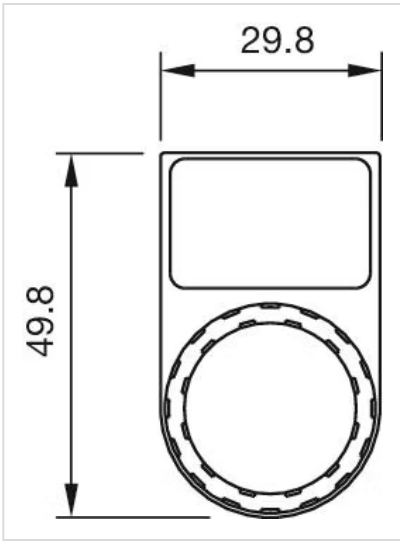

Mounting type: For sticking or snapping in place

MECHANICAL CHARACTERISTICS

Weight: 0.002 kg

OTHER

Short Description: Legend frame, 17.5 mm, Plastic, For sticking or snapping in place, Black

Title Accessory: Legend frame

Dimension: 17.5 mm

Material: Plastic

Product attributes: For legend 27 mm x 17.5 mm

Dimension drawings:

for Part No. 45-567.1103