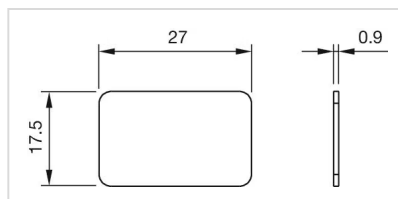

for Part No. 45-573.1103, 45-573.1A03