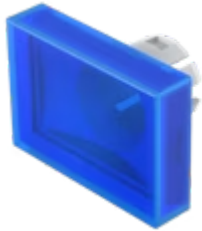

Lens

51-
901.6

<https://www.eao.com/component/51-901.6/en/lens>

Your product:

51-901.6 Lens

FRONT

Front form: Rectangular

OPERATING-/INDICATION PART

Lens colour: Blue

Lens material: Plastic

Lens illumination: Illuminated

Lens shape: Flush

Lens optics: translucent

MECHANICAL CHARACTERISTICS

Weight: 0.002 kg

CERTIFICATE

REACH: REACH compliant

RoHS: RoHS compliant

OTHER

Short Description: Lens, 21.5 mm x 15.3 mm, Illuminated, Blue, Flush, Plastic

Dimension: 21.5 mm x 15.3 mm

Product attributes: Not recommended for film insert