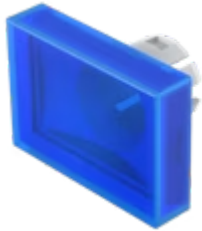

Lens

51-
903.6

<https://www.eao.com/p/51-903.6>

Your product:

51-903.6 Lens

FRONT

Front form: Rectangular

OPERATING-/INDICATION PART

Lens colour: Blue

Lens material: Plastic

Lens illumination: Illuminated

Lens shape: Flush

Lens optics: transparent

MECHANICAL CHARACTERISTIC

Weight: 0.001 kg

CERTIFICATE

REACH: REACH compliant

RoHS: RoHS compliant

OTHER

Short Description: Lens, 21.5 mm x 15.3 mm, Illuminated, Blue, Flush, Plastic

Dimension: 21.5 mm x 15.3 mm