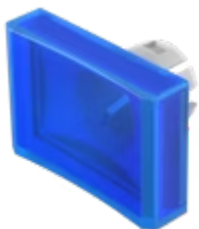

Lens

51-
904.6

<https://www.eao.com/p/51-904.6>

Your product:

51-904.6 Lens

FRONT

Front form: Rectangular

OPERATING-/INDICATION PART

Lens colour: Blue

Lens material: Plastic

Lens illumination: Illuminated

Lens shape: Concave

Lens optics: transparent

MECHANICAL CHARACTERISTIC

Weight: 0.001 kg

CERTIFICATE

REACH: REACH compliant

RoHS: RoHS compliant

OTHER

Short Description: Lens, 21.5 mm x 15.3 mm, Illuminated, Blue, Concave, Plastic

Dimension: 21.5 mm x 15.3 mm