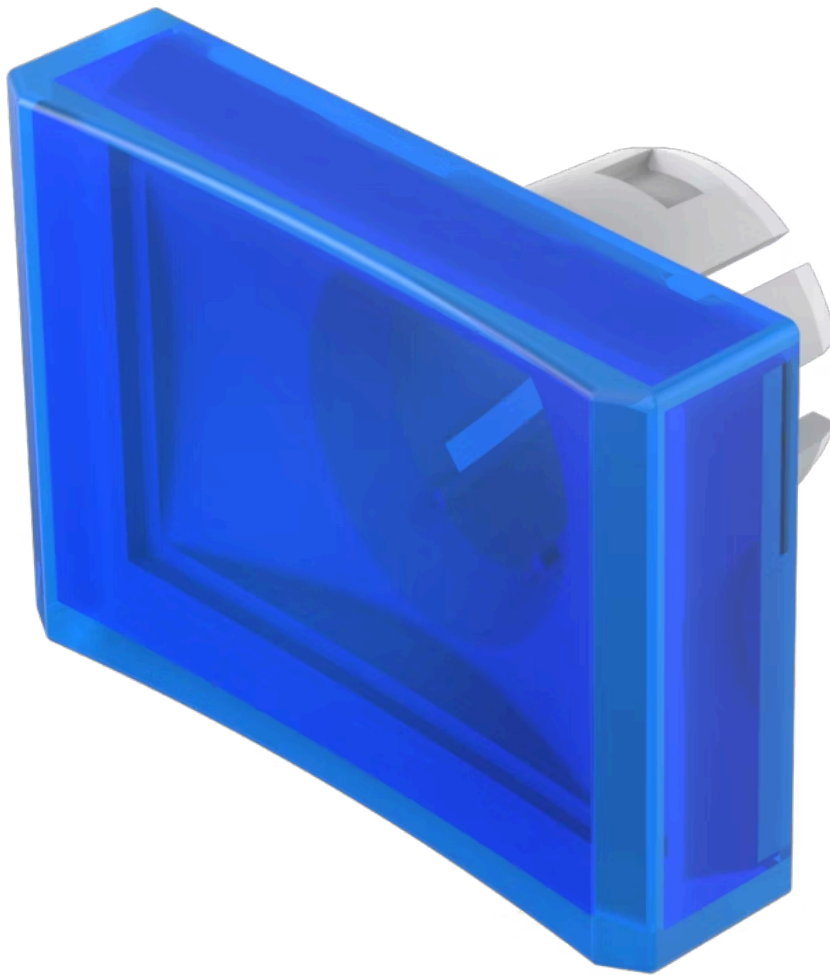

Lens

51-
904.6

<https://www.eao.com/p/51-904.6>

Your product:

51-904.6 Lens

FRONT

Front form: Rectangular

OPERATING-/INDICATION PART

Lens colour: Blue

Lens material: Plastic

Lens illumination: Illuminated

Lens shape: Concave

Lens optics: transparent

MECHANICAL CHARACTERISTIC

Weight: 0.001 kg

CERTIFICATE

REACH: REACH compliant

RoHS: RoHS compliant

OTHER

Short Description: Lens, 21.5 mm x 15.3 mm, Illuminated, Blue, Concave, Plastic

Dimension: 21.5 mm x 15.3 mm