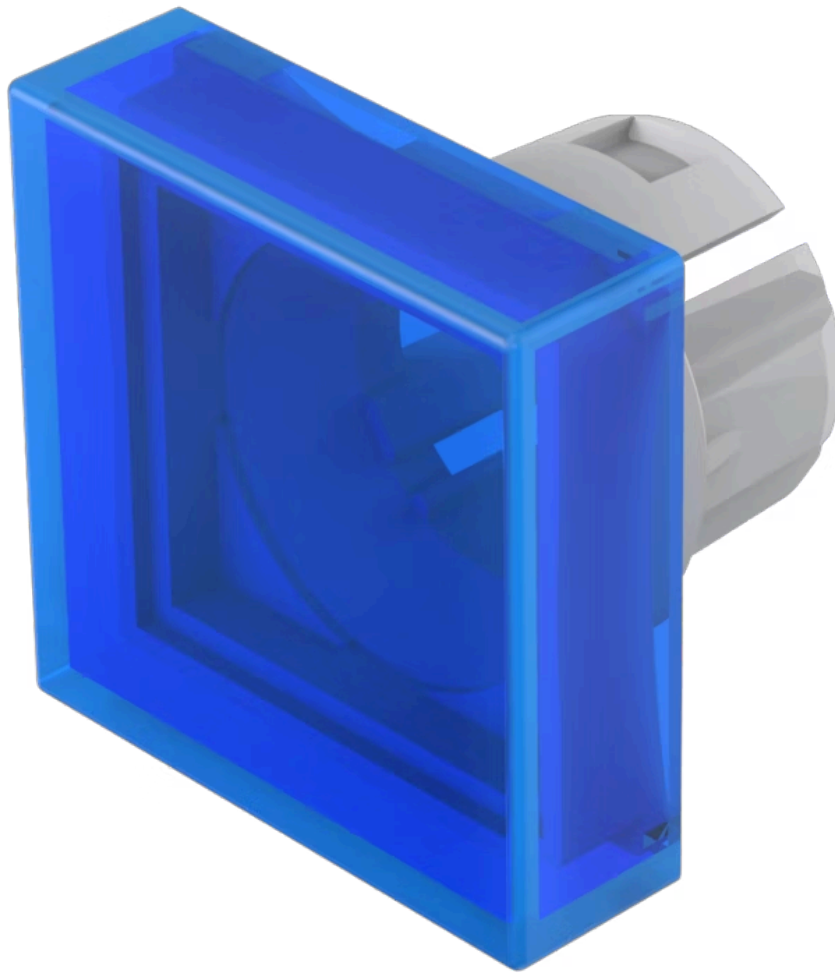

Lens

51-
953.6

<https://eao.com/p/51-953.6>

Your product:

51-953.6 Lens

FRONT

Front form: square

OPERATING-/INDICATION PART

Lens colour: Blue

Lens material: Plastic

Lens illumination: illuminative

Lens shape: flush

Lens optics: transparent

MECHANICAL CHARACTERISTIC

Weight: 0.001 kg

CERTIFICATE

REACH: REACH compliant

RoHS: RoHS compliant

OTHER

Short Description: Lens, 15.3 mm x 15.3 mm, illuminative, Blue, flush, Plastic

Dimension: 15.3 mm x 15.3 mm