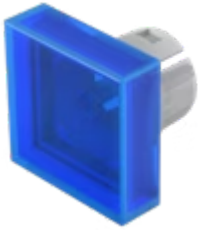

Lens

51-
953.6

<https://eao.com/p/51-953.6>

Your product:

51-953.6 Lens

FRONT

Front form: square

OPERATING-/INDICATION PART

Lens colour: Blue

Lens material: Plastic

Lens illumination: illuminative

Lens shape: flush

Lens optics: transparent

MECHANICAL CHARACTERISTIC

Weight: 0.001 kg

CERTIFICATE

REACH: REACH compliant

RoHS: RoHS compliant

OTHER

Short Description: Lens, 15.3 mm x 15.3 mm, illuminative, Blue, flush, Plastic

Dimension: 15.3 mm x 15.3 mm