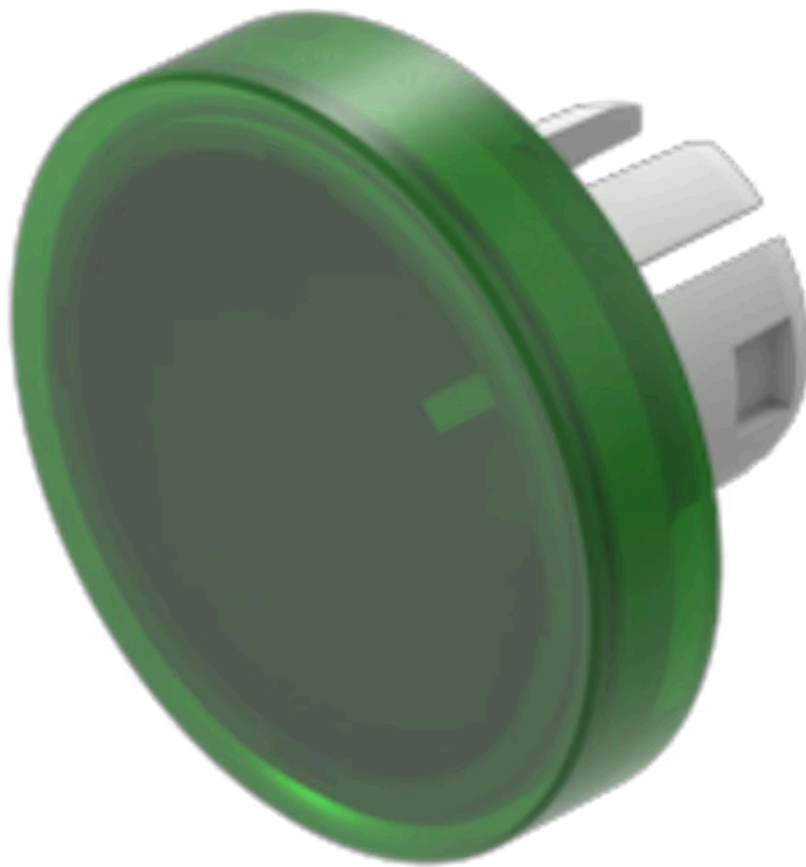

Lens

61-
9311.5

<https://www.eao.com/component/61-9311.5/en/lens>

Your product:

61-9311.5 Lens

FRONT

Front form: Round

OPERATING-/INDICATION PART

Lens colour: Green

Lens material: Plastic, according to UL 94 HB

Lens illumination: Illuminated

Lens shape: Flush

Lens optics: transparent

Shape of illumination: Front

MECHANICAL CHARACTERISTICS

Weight: 0.001 kg

CERTIFICATE

REACH: REACH compliant

RoHS: RoHS compliant

OTHER

Short Description: Lens, Ø 15.8 mm, Illuminated, Green, Flush, Plastic, according to UL 94 HB

Dimension: Ø 15.8 mm