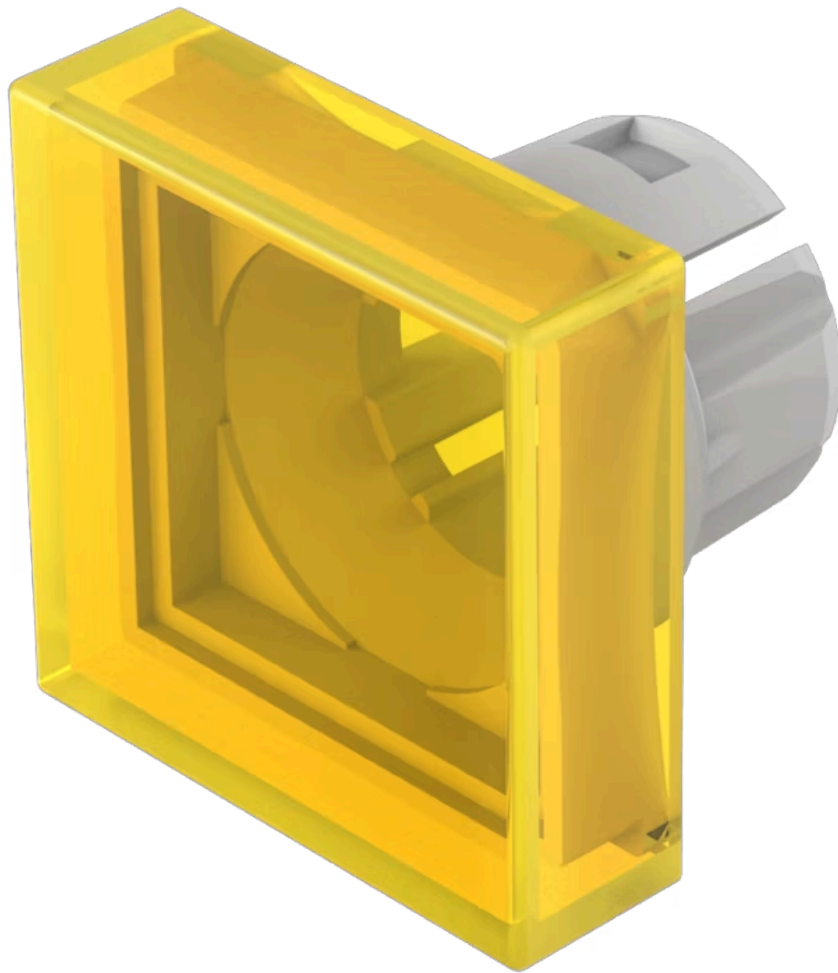

Lens

61-
9351.4

<https://www.eao.com/component/61-9351.4/en/lens>

Your product:

61-9351.4 Lens

FRONT

Front form: Square

OPERATING-/INDICATION PART

Lens colour: Yellow

Lens material: Plastic, according to UL 94 HB

Lens illumination: Illuminated

Lens shape: Flush

Lens optics: transparent

MECHANICAL CHARACTERISTICS

Weight: 0.002 kg

CERTIFICATE

REACH: REACH compliant

RoHS: RoHS compliant

OTHER

Short Description: Lens, 20 mm x 20 mm, Illuminated, Yellow, Flush, Plastic, according to UL 94 HB

Dimension: 20 mm x 20 mm