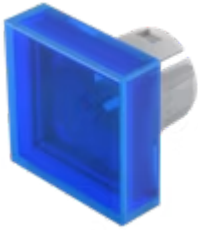

Lens

61-
9351.6

<https://www.eao.com/component/61-9351.6/en/lens>

Your product:

61-9351.6 Lens

FRONT

Front form: Square

OPERATING-/INDICATION PART

Lens colour: Blue

Lens material: Plastic, according to UL 94 HB

Lens illumination: Illuminated

Lens shape: Flush

Lens optics: transparent

MECHANICAL CHARACTERISTICS

Weight: 0.002 kg

CERTIFICATE

REACH: REACH compliant

RoHS: RoHS compliant

OTHER

Short Description: Lens, 20 mm x 20 mm, Illuminated, Blue, Flush, Plastic, according to UL 94 HB

Dimension: 20 mm x 20 mm