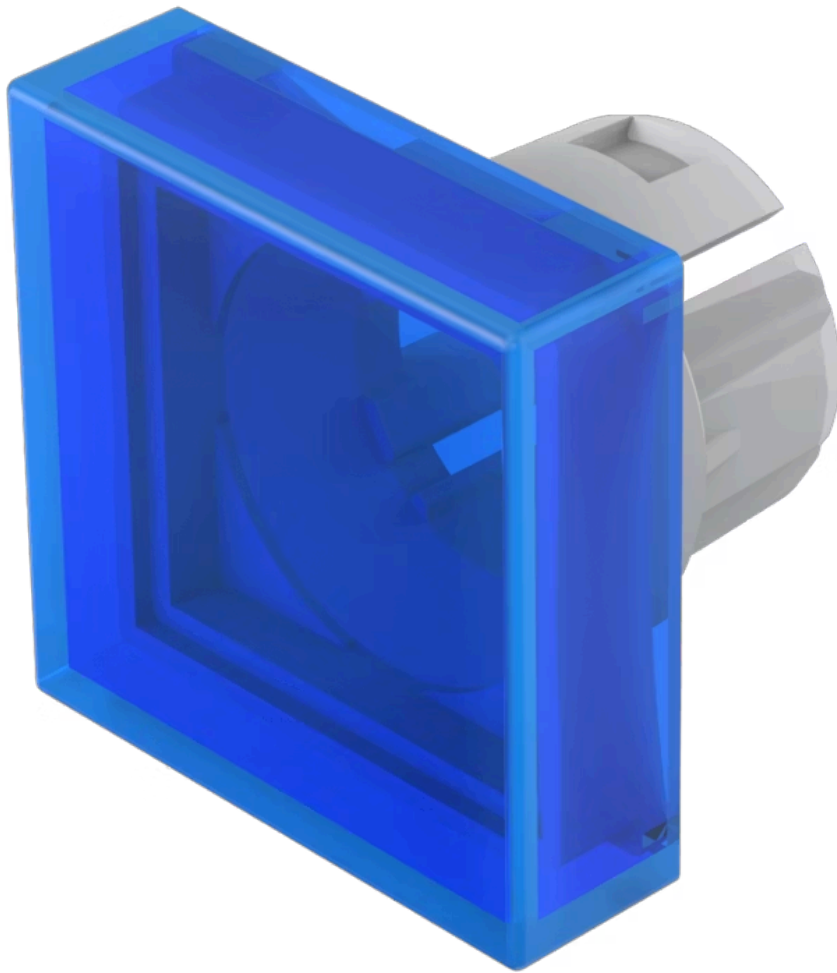

Lens

61-
9351.6

<https://www.eao.com/component/61-9351.6/en/lens>

Your product:

61-9351.6 Lens

FRONT

Front form: Square

OPERATING-/INDICATION PART

Lens colour: Blue

Lens material: Plastic, according to UL 94 HB

Lens illumination: Illuminated

Lens shape: Flush

Lens optics: transparent

MECHANICAL CHARACTERISTICS

Weight: 0.002 kg

CERTIFICATE

REACH: REACH compliant

RoHS: RoHS compliant

OTHER

Short Description: Lens, 20 mm x 20 mm, Illuminated, Blue, Flush, Plastic, according to UL 94 HB

Dimension: 20 mm x 20 mm