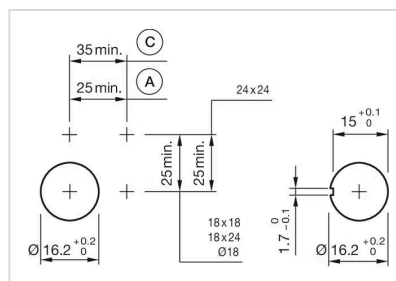

Mounting cut-out: Ø 16.2 mm

MECHANICAL CHARACTERISTIC

Weight: 0.003 kg

OTHER

Short Description: Blind plug, 24 mm x 24 mm, Ø 16.2 mm, Plastic, Black

Titel Accessory: Blind plug

Dimension: 24 mm x 24 mm

Material: Plastic

Mounting cut-outs:

A = Solder/Plug-in terminal 2.8 mm x 0.5 mm
C = Screw terminal