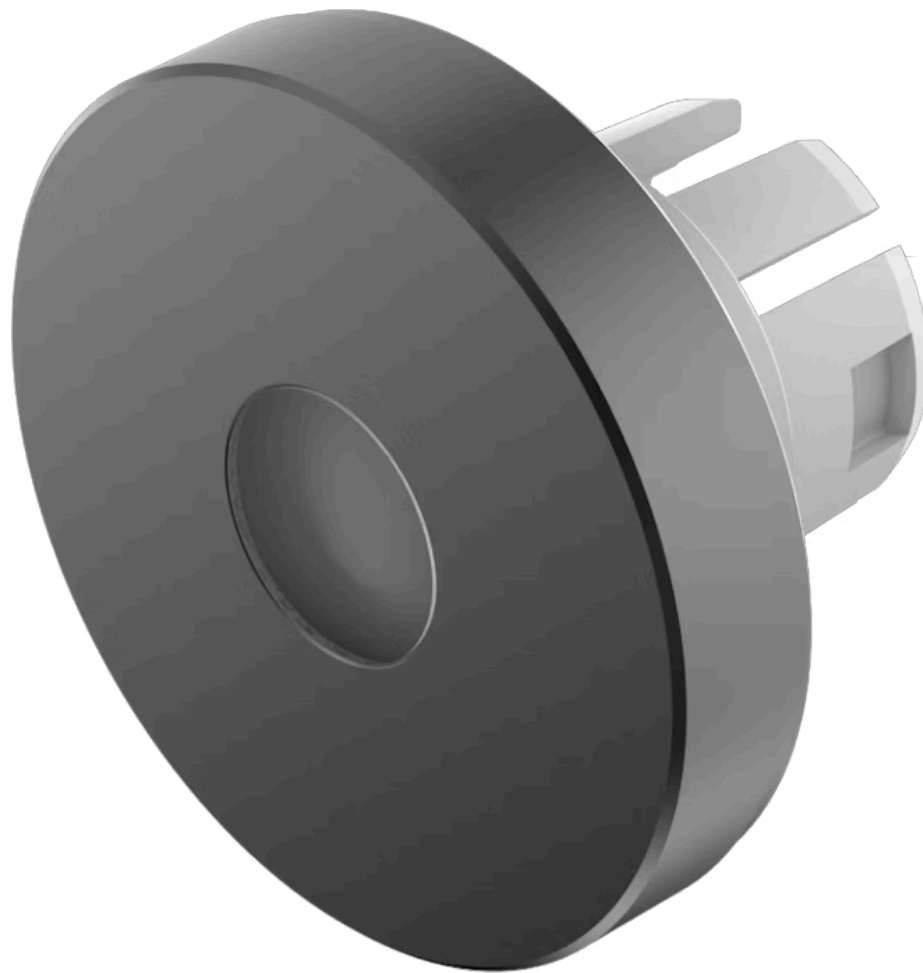

# Lens

61-  
9841.0A

<https://www.eao.com/component/61-9841.0A/en/lens>

Your product:

---

## 61-9841.0A Lens

### OPERATING-/INDICATION PART

**Lens colour:** Black

**Lens material:** Aluminium

**Lens illumination:** Illuminated

**Lens shape:** Flush

**Lens optics:** opaque

**Shape of illumination:** Dot

### OTHER

**Short Description:** Lens, Ø 19.7 mm, Illuminated, Black, Flush, Aluminium

**Dimension:** Ø 19.7 mm

**Hints:** The colour of anodised aluminium parts can vary due to technical production reasons