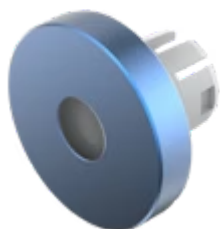

Lens

61-
9841.6A

<https://www.eao.com/component/61-9841.6A/en/lens>

Your product:

61-9841.6A Lens

FRONT

Front form: Round

OPERATING-/INDICATION PART

Lens colour: Blue

Lens material: Aluminium

Lens illumination: Illuminated

Lens shape: Flush

Lens optics: opaque

Shape of illumination: Dot

MECHANICAL CHARACTERISTICS

Weight: 0.002 kg

CERTIFICATE

REACH: REACH compliant

RoHS: RoHS compliant

OTHER

Short Description: Lens, Ø 19.7 mm, Illuminated, Blue, Flush, Aluminium

Dimension: Ø 19.7 mm

Hints: The colour of anodised aluminium parts can vary due to technical production reasons