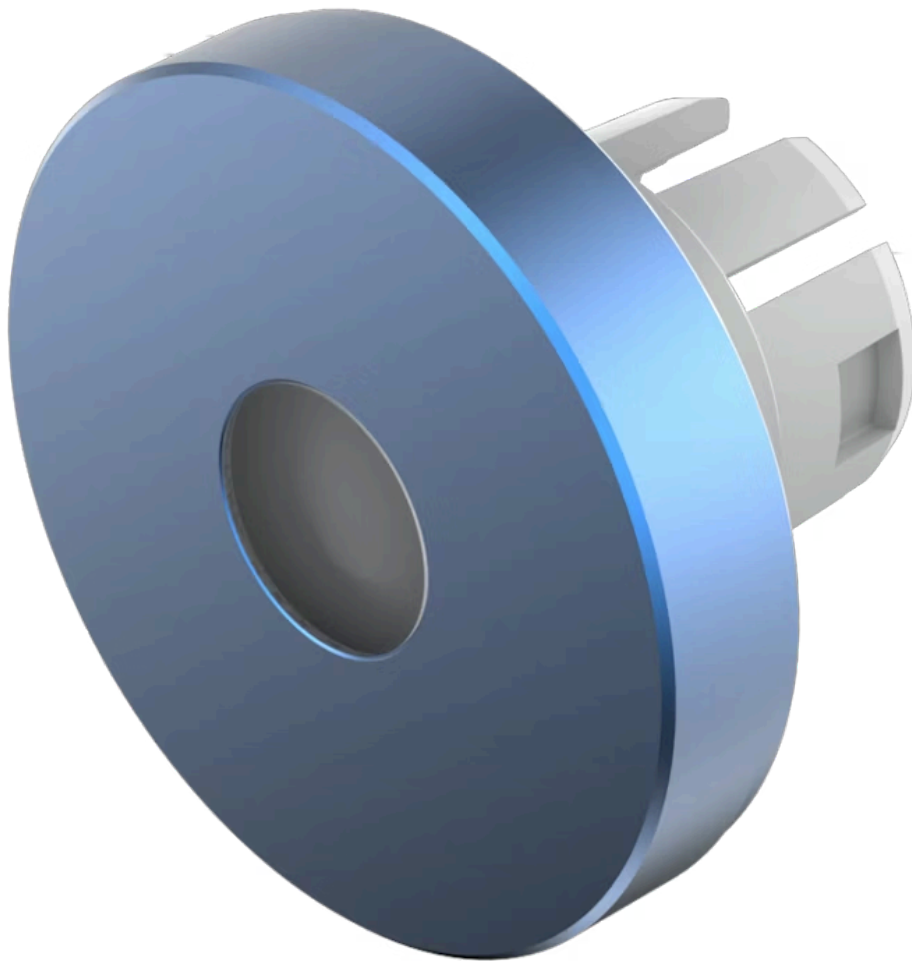

Lens

61-
9841.6A

<https://www.eao.com/component/61-9841.6A/en/lens>

Your product:

61-9841.6A Lens

FRONT

Front form: Round

OPERATING-/INDICATION PART

Lens colour: Blue

Lens material: Aluminium

Lens illumination: Illuminated

Lens shape: Flush

Lens optics: opaque

Shape of illumination: Dot

MECHANICAL CHARACTERISTICS

Weight: 0.002 kg

CERTIFICATE

REACH: REACH compliant

RoHS: RoHS compliant

OTHER

Short Description: Lens, Ø 19.7 mm, Illuminated, Blue, Flush, Aluminium

Dimension: Ø 19.7 mm

Hints: The colour of anodised aluminium parts can vary due to technical production reasons