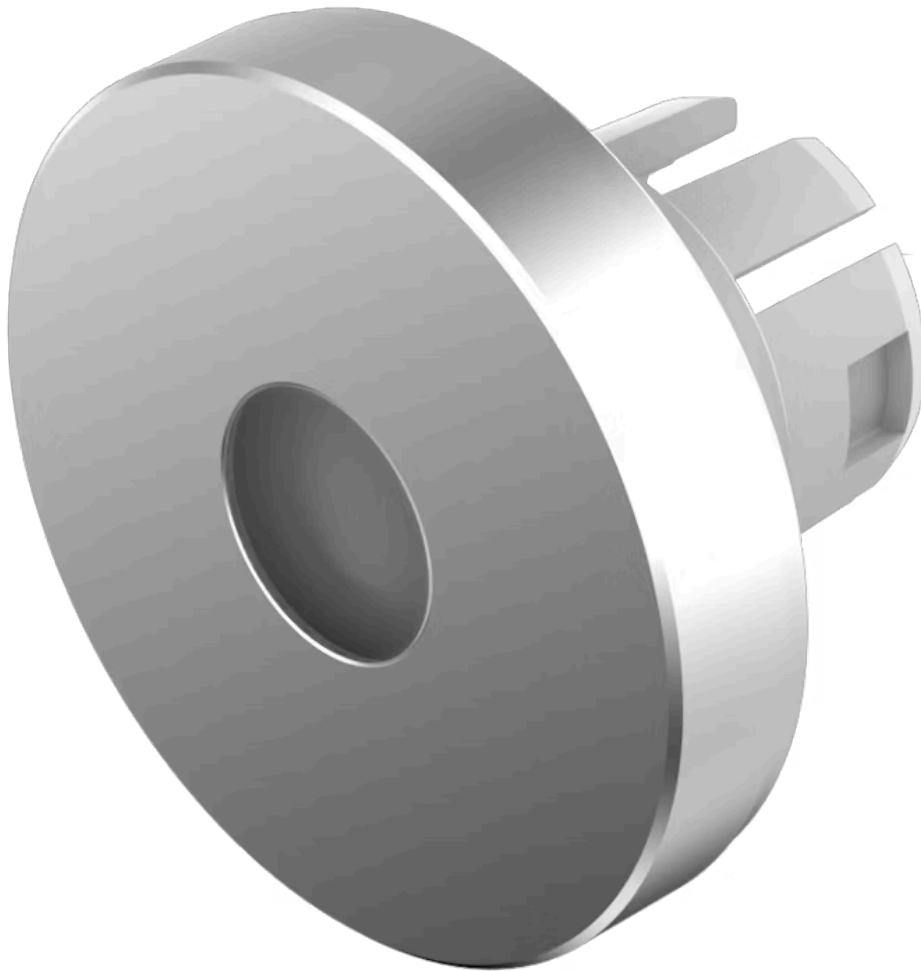

# Lens

61-  
9841.8A

<https://www.eao.com/component/61-9841.8A/en/lens>

Your product:

---

## 61-9841.8A Lens

### OPERATING-/INDICATION PART

**Lens colour:** Nature

**Lens material:** Aluminium

**Lens illumination:** Illuminated

**Lens shape:** Flush

**Lens optics:** opaque

**Shape of illumination:** Dot

### OTHER

**Short Description:** Lens, Ø 19.7 mm, Illuminated, Nature, Flush, Aluminium

**Dimension:** Ø 19.7 mm

**Hints:** The colour of anodised aluminium parts can vary due to technical production reasons