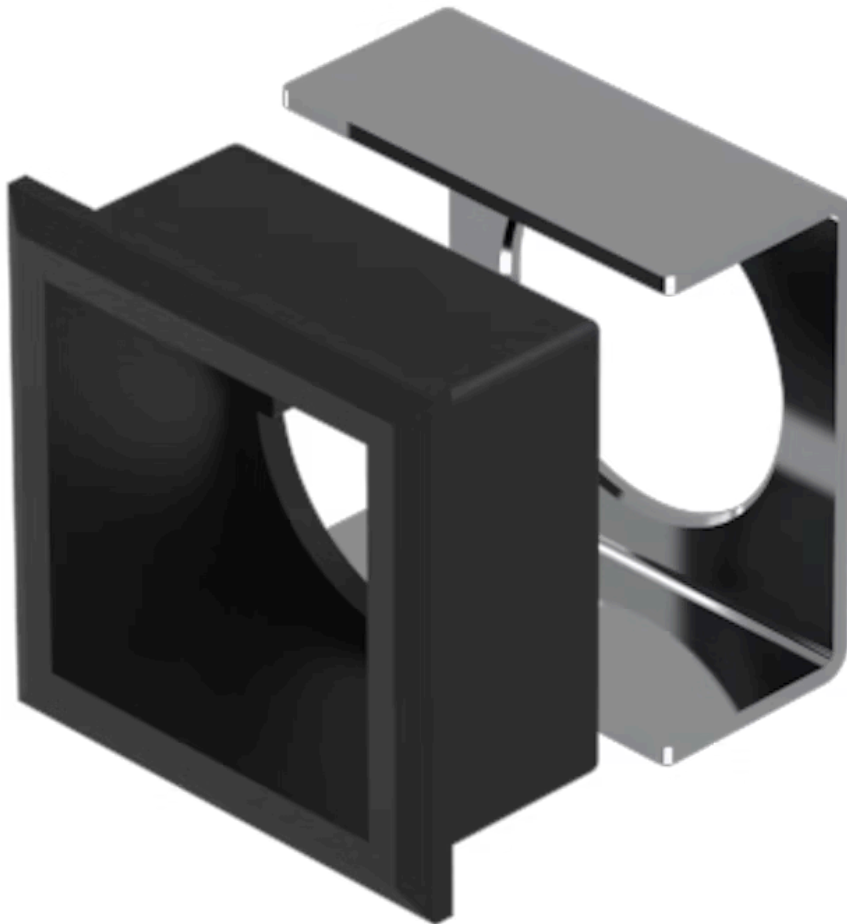

## Front bezel set

61-9930.0

<https://www.eao.com/p/61-9930.0>

Your product:

---

## 61-9930.0 Front bezel set

### FRONT

<b>Front dimension:</b>	24 mm x 24 mm
<b>Front form:</b>	Square
<b>Front bezel colour:</b>	Black
<b>Front bezel material:</b>	Plastic, according to UL 94 V0

### OTHER

<b>Short Description:</b>	Front bezel set, 24 mm x 24 mm, 18 mm x 18 mm, Black, Plastic, according to UL 94 V0
<b>Dimension:</b>	24 mm x 24 mm
<b>Internal size:</b>	18 mm x 18 mm
<b>Product attributes:</b>	For indicator illuminated pushbutton and keylock switch
<b>Mounting cut-outs:</b>	