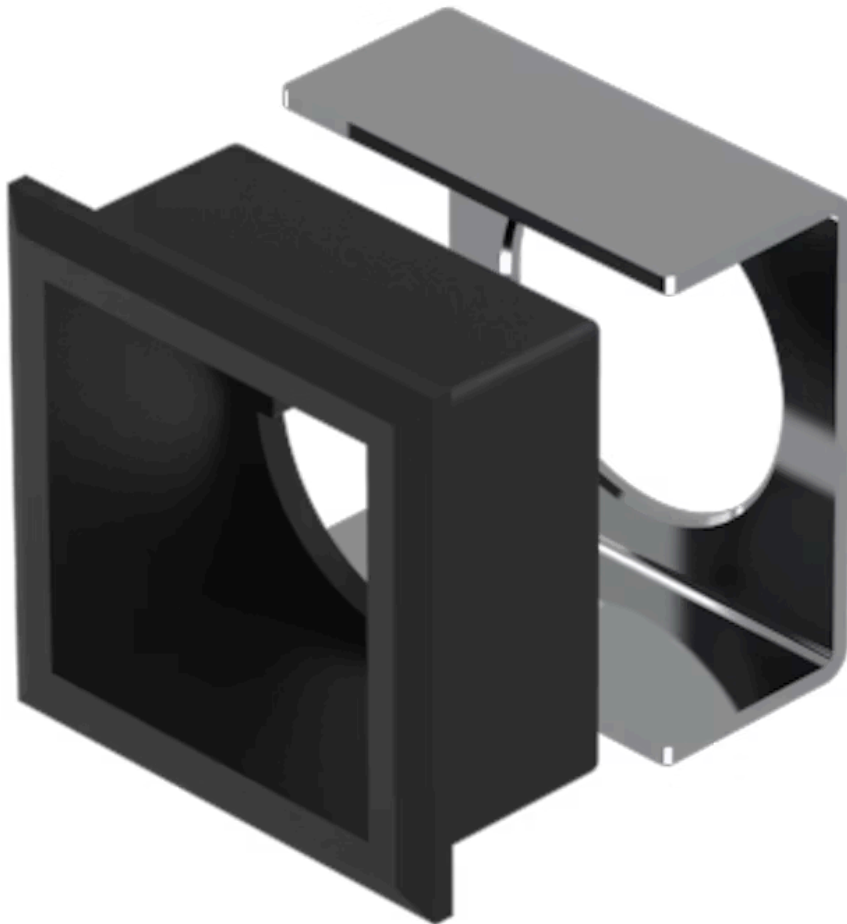

# Front bezel set

61-9930.0

<https://www.eao.com/component/61-9930.0/en/fr...>

Your product:

---

## 61-9930.0 Front bezel set

### FRONT

<b>Front dimension:</b>	24 mm x 24 mm
<b>Front form:</b>	Square
<b>Front bezel colour:</b>	Black
<b>Front bezel material:</b>	Plastic, according to UL 94 V0

### OTHER

<b>Short Description:</b>	Front bezel set, 24 mm x 24 mm, 18 mm x 18 mm, Black, Plastic, according to UL 94 V0
<b>Dimension:</b>	24 mm x 24 mm
<b>Internal size:</b>	18 mm x 18 mm
<b>Product attributes:</b>	For indicator illuminated pushbutton and keylock switch
<b>Mounting cut-outs:</b>	