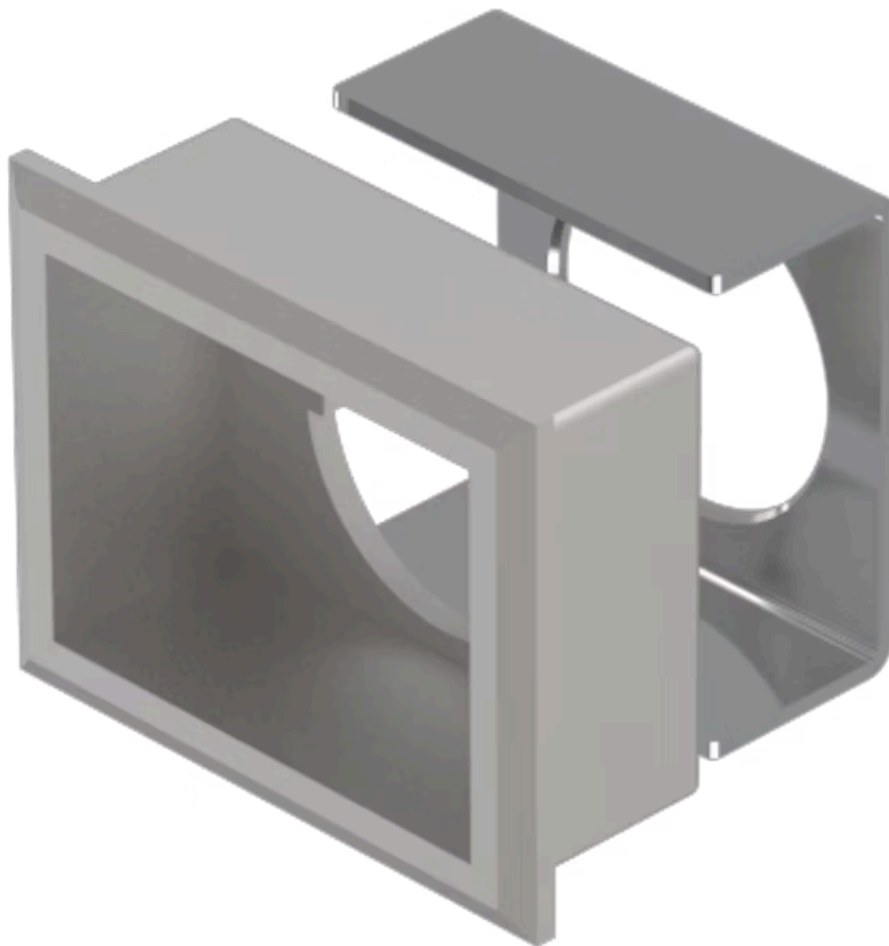

Front bezel set

61-9931.4

<https://www.eao.com/p/61-9931.4>

Your product:

61-9931.4 Front bezel set

FRONT

Front dimension:	30 mm x 24 mm
Front form:	Rectangular
Front bezel colour:	Silver
Front bezel material:	Plastic, according to UL 94 V0

MOUNTING

Mounting cut-out:	27 mm x 21 mm
Mounting type:	Panel mounting

MECHANICAL CHARACTERISTIC

Weight:	0.008 kg
----------------	----------

CERTIFICATE

REACH:	REACH compliant
RoHS:	RoHS compliant

OTHER

Short Description:	Front bezel set, 30 mm x 24 mm, 24 mm x 18 mm, Silver, Plastic, according to UL 94 V0
Dimension:	30 mm x 24 mm
Internal size:	24 mm x 18 mm
Product attributes:	For indicator illuminated pushbutton and keylock switch
Mounting cut-outs:	