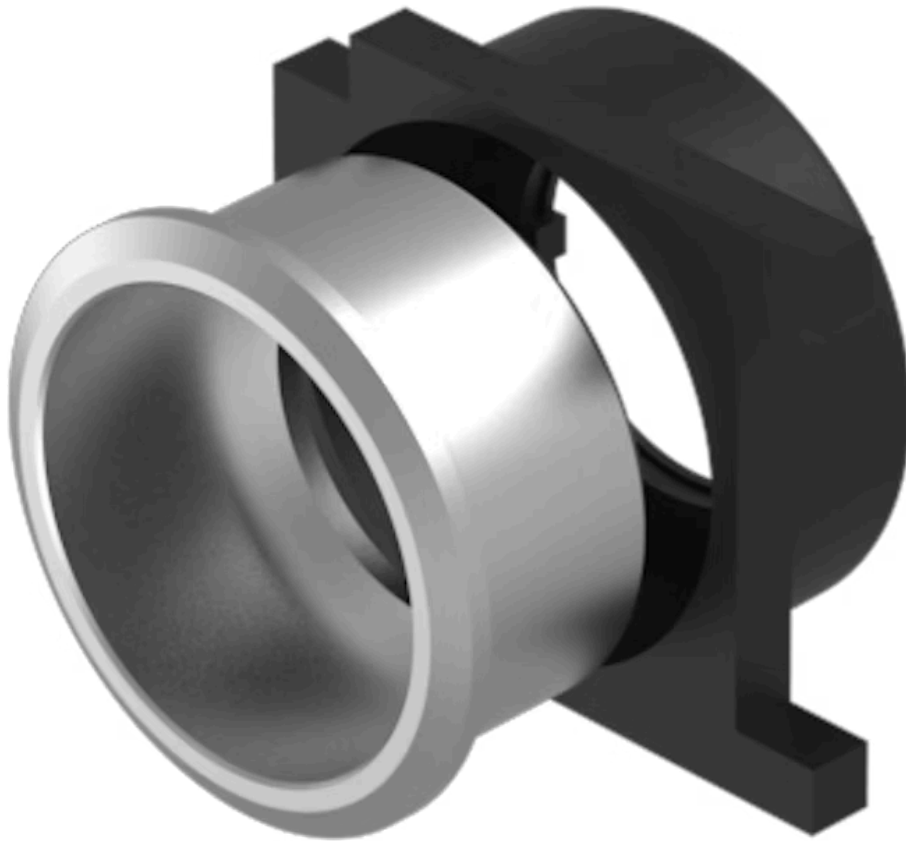

Front bezel set

61-9933.0

<https://www.eao.com/p/61-9933.0>

Your product:

61-9933.0 Front bezel set

FRONT

Front dimension:	Ø 25 mm
Front form:	Round
Front bezel colour:	Nature
Front bezel material:	Aluminium

MOUNTING

Mounting cut-out:	Ø 22.5 mm
Mounting type:	Panel mounting

MECHANICAL CHARACTERISTIC

Weight:	0.006 kg
----------------	----------

CERTIFICATE

REACH:	REACH compliant
RoHS:	RoHS compliant

OTHER

Short Description:	Front bezel set, Ø 25 mm, Ø 19,7 mm, Nature, Aluminium
Dimension:	Ø 25 mm
Internal size:	Ø 19,7 mm
Product attributes:	For indicator, pushbutton, illuminated pushbutton
Hints:	The colour of anodised aluminium parts can vary due to technical production reasons

Mounting cut-outs: