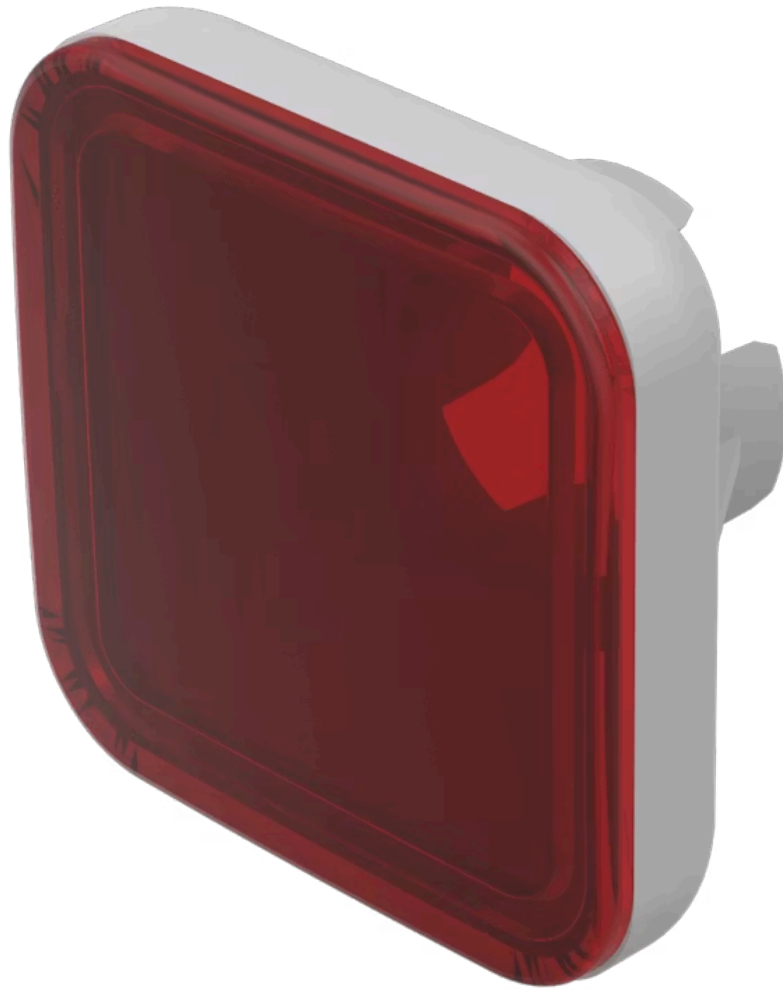

# Lens

70-  
921.2

<https://www.eao.com/component/70-921.2/en/lens>

Your product:

---

## 70-921.2 Lens

### OPERATING-/INDICATION PART

**Lens colour:** Red

**Lens material:** Plastic

**Lens illumination:** Illuminated

**Lens shape:** Flush

**Lens optics:** translucent

### OTHER

**Short Description:** Lens, 15.4 mm x 15.4 mm, Illuminated, Red, Flush, Plastic

**Dimension:** 15.4 mm x 15.4 mm

**Dimension drawings:**

A = Front dimension