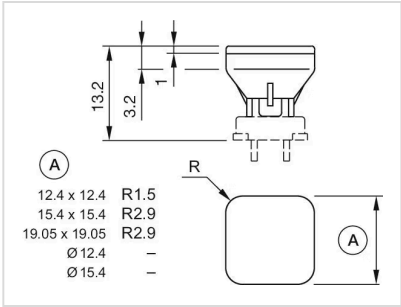

### MECHANICAL CHARACTERISTICS

**Weight:** 0.001 kg

### OTHER

**Short Description:** Lens, 15.4 mm x 15.4 mm, Illuminated, Red, Flush, Plastic

**Dimension:** 15.4 mm x 15.4 mm

**Dimension drawings:**

A = Front dimension