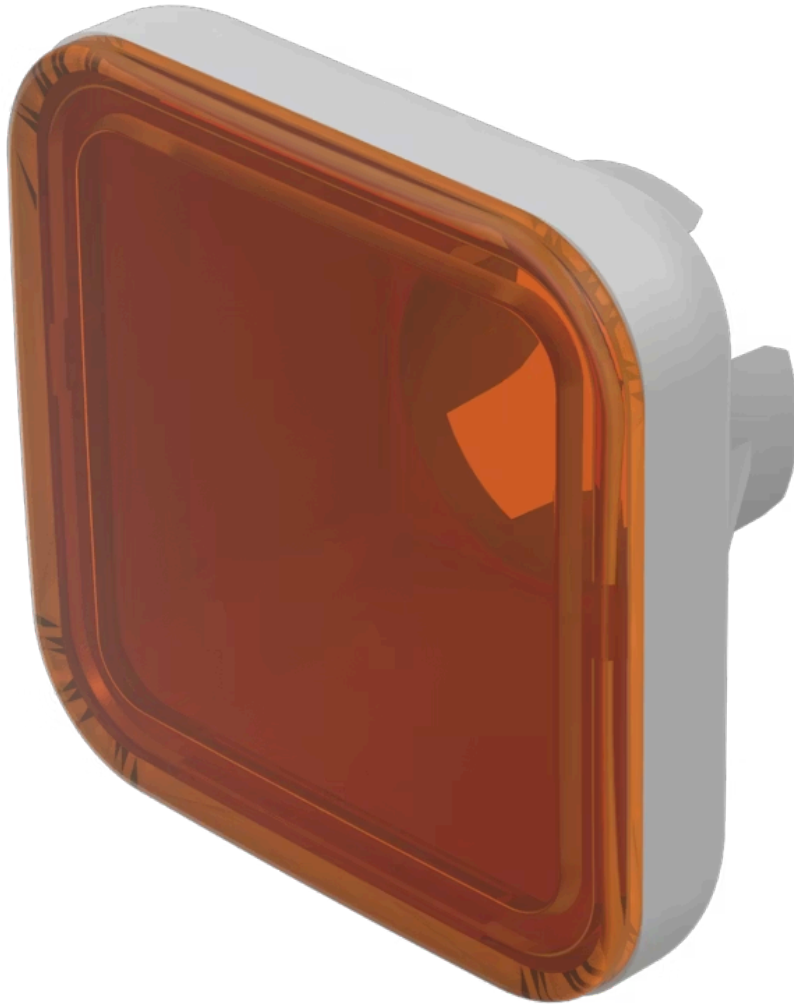

Lens

70-
921.3

<https://www.eao.com/component/70-921.3/en/lens>

Your product:

70-921.3 Lens

FRONT

Front form: Square

OPERATING-/INDICATION PART

Lens colour: Orange

Lens material: Plastic

Lens illumination: Illuminated

Lens shape: Flush

Lens optics: translucent

MECHANICAL CHARACTERISTICS

Weight: 0.001 kg

CERTIFICATE

REACH: REACH compliant

RoHS: RoHS compliant

OTHER

Short Description: Lens, 15.4 mm x 15.4 mm, Illuminated, Orange, Flush, Plastic

Dimension: 15.4 mm x 15.4 mm

Dimension drawings:

A = Front dimension