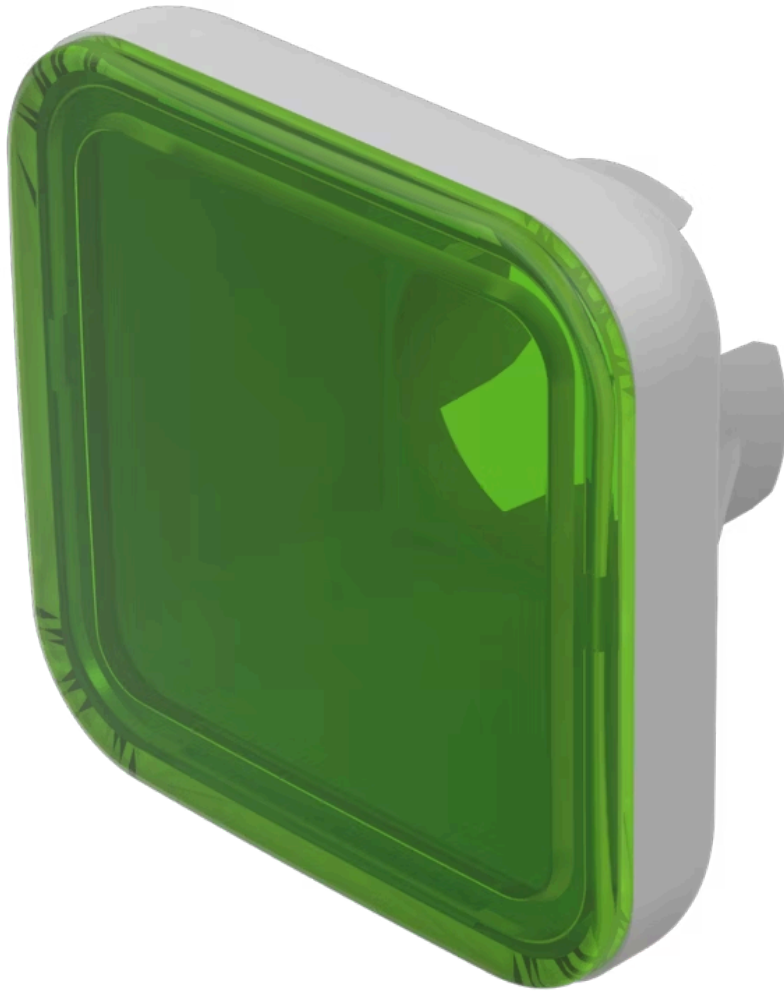

Lens

70-
921.5

<https://www.eao.com/p/70-921.5>

Your product:

70-921.5 Lens

FRONT

Front form: Square

OPERATING-/INDICATION PART

Lens colour: Green

Lens material: Plastic

Lens illumination: Illuminated

Lens shape: Flush

Lens optics: translucent

MECHANICAL CHARACTERISTIC

Weight: 0.001 kg

CERTIFICATE

REACH: REACH compliant

RoHS: RoHS compliant

OTHER

Short Description: Lens, 15.4 mm x 15.4 mm, Illuminated, Green, Flush, Plastic

Dimension: 15.4 mm x 15.4 mm

Dimension drawings:

A = Front dimension