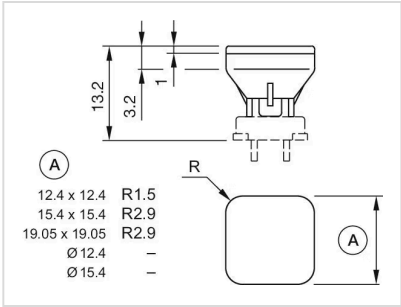

### MECHANICAL CHARACTERISTICS

**Weight:** 0.001 kg

### OTHER

**Short Description:** Lens, 12.4 mm x 12.4 mm, Illuminated, White, Flush, Plastic

**Dimension:** 12.4 mm x 12.4 mm

**Dimension drawings:**

A = Front dimension