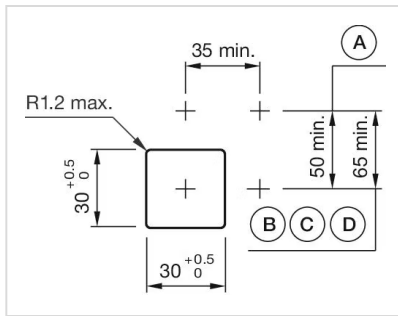

### **OTHER**

<b>Short Description:</b>	Actuator, 30 mm x 30 mm, 35 mm x 35 mm, Flush, Illuminated, Colourless, Plastic, transparent, Square, Black, Plastic, Momentary, Screw terminal
<b>Housing colour:</b>	Black
<b>Housing material:</b>	Plastic
<b>Hints:</b>	Max. 3 switching elements can be clipped on, The lamp block will be delivered with screw terminal
<b>max. number of switching elements:</b>	3
<b>Wiring diagrams:</b>	

**Mounting cut-outs:**

- A = Screw terminal
- B = Push-in terminal (PIT)
- C = Plug-in terminal 6.3 mm x 0.8 mm
- D = Double plug-in terminal 6.3 mm x 0.8 mm

**Dimension drawings:**

- A = Screw terminal