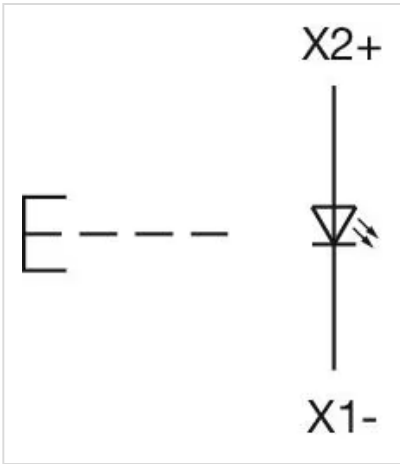

### MECHANICAL CHARACTERISTIC

<b>Terminal:</b>	Screw terminal
<b>Switching action:</b>	Momentary
<b>Mechanical lifetime:</b>	≤3 Mil. cycles of operation
<b>Operating force:</b>	6.2 N
<b>Operating Travel:</b>	ca. 5.8 mm ± 0.2 mm
<b>Weight:</b>	0.051 kg

### **OTHER**

<b>Short Description:</b>	Actuator, 30 mm x 30 mm, 35 mm x 35 mm, Flush, Illuminated, Colourless, Plastic, transparent, Square, Black, Plastic, Momentary, Screw terminal
<b>Housing colour:</b>	Black
<b>Housing material:</b>	Plastic
<b>Hints:</b>	Max. 3 switching elements can be clipped on, The lamp block will be delivered with screw terminal
<b>max. number of switching elements:</b>	3
<b>Wiring diagrams:</b>	