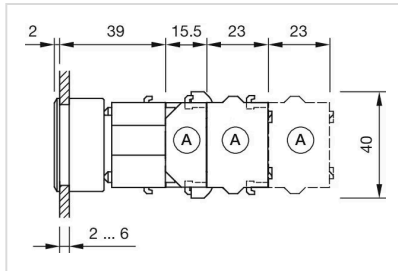

### MOUNTING

<b>Design:</b>	Flush
<b>Mounting cut-out:</b>	30 mm x 30 mm
<b>Mounting type:</b>	Panel mounting

### **OTHER**

<b>Short Description:</b>	Actuator, 30 mm x 30 mm, 35 mm x 35 mm, Flush, Illuminated, Colourless, Plastic, transparent, Square, Black, Plastic, Momentary, Screw terminal
<b>Housing colour:</b>	Black
<b>Housing material:</b>	Plastic
<b>Hints:</b>	Max. 3 switching elements can be clipped on, The lamp block will be delivered with screw terminal
<b>max. number of switching elements:</b>	3
<b>Wiring diagrams:</b>	

**Mounting cut-outs:**

- A = Screw terminal
- B = Push-in terminal (PIT)
- C = Plug-in terminal 6.3 mm x 0.8 mm
- D = Double plug-in terminal 6.3 mm x 0.8 mm

**Dimension drawings:**

- A = Screw terminal