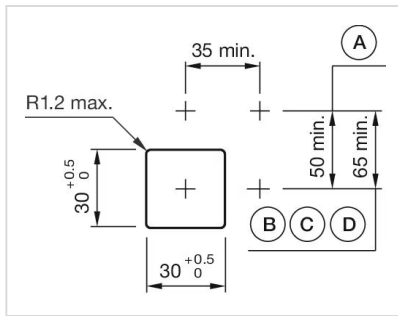

#### **OTHER**

<b>Short Description:</b>	Actuator, 30 mm x 30 mm, 35 mm x 35 mm, Flush, Illuminated, Yellow, Plastic, transparent, Square, Silver, Plastic, Momentary, Screw terminal
<b>Housing colour:</b>	Black
<b>Housing material:</b>	Plastic
<b>Hints:</b>	Max. 3 switching elements can be clipped on, The lamp block will be delivered with screw terminal
<b>max. number of switching elements:</b>	3
<b>Wiring diagrams:</b>	

**Mounting cut-outs:**

- A = Screw terminal
- B = Push-in terminal (PIT)
- C = Plug-in terminal 6.3 mm x 0.8 mm
- D = Double plug-in terminal 6.3 mm x 0.8 mm

**Dimension drawings:**

- A = Screw terminal