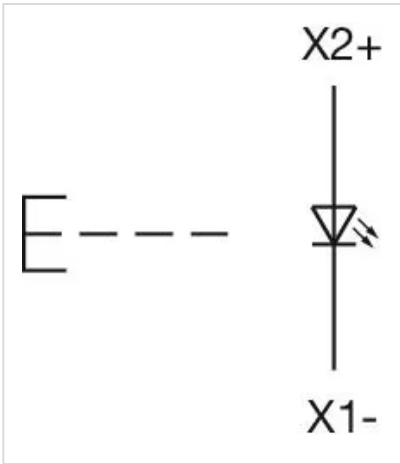

### MECHANICAL CHARACTERISTIC

<b>Terminal:</b>	Screw terminal
<b>Switching action:</b>	Momentary
<b>Mechanical lifetime:</b>	≤3 Mil. cycles of operation
<b>Operating force:</b>	6.2 N
<b>Operating Travel:</b>	ca. 5.8 mm ± 0.2 mm
<b>Weight:</b>	0.051 kg

#### **OTHER**

<b>Short Description:</b>	Actuator, 30 mm x 30 mm, 35 mm x 35 mm, Flush, Illuminated, Yellow, Plastic, transparent, Square, Silver, Plastic, Momentary, Screw terminal
<b>Housing colour:</b>	Black
<b>Housing material:</b>	Plastic
<b>Hints:</b>	Max. 3 switching elements can be clipped on, The lamp block will be delivered with screw terminal
<b>max. number of switching elements:</b>	3
<b>Wiring diagrams:</b>	