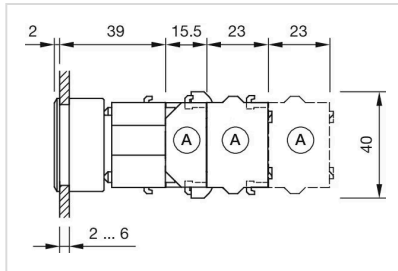

### MOUNTING

<b>Design:</b>	Flush
<b>Mounting cut-out:</b>	30 mm x 30 mm
<b>Mounting type:</b>	Panel mounting

#### **OTHER**

<b>Short Description:</b>	Actuator, 30 mm x 30 mm, 35 mm x 35 mm, Flush, Illuminated, Yellow, Plastic, transparent, Square, Silver, Plastic, Momentary, Screw terminal
<b>Housing colour:</b>	Black
<b>Housing material:</b>	Plastic
<b>Hints:</b>	Max. 3 switching elements can be clipped on, The lamp block will be delivered with screw terminal
<b>max. number of switching elements:</b>	3
<b>Wiring diagrams:</b>	

**Mounting cut-outs:**

- A = Screw terminal
- B = Push-in terminal (PIT)
- C = Plug-in terminal 6.3 mm x 0.8 mm
- D = Double plug-in terminal 6.3 mm x 0.8 mm

**Dimension drawings:**

- A = Screw terminal